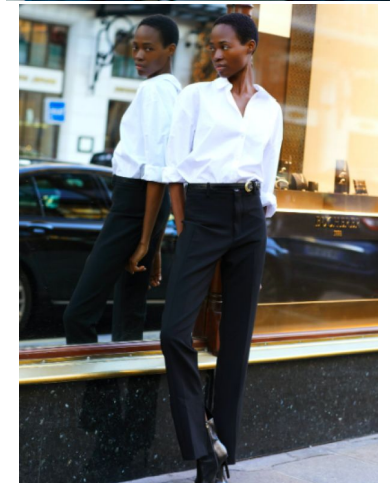

VICTORIA NKWUDA

Height : 5'11.5" / 182 cm | Bust : 30.5" / 77 cm | Waist : 24" / 61 cm | Hips : 35.5" / 90 cm | Shoe : 41.0 EU / 7.0 UK | Hair Colour : Black | Eyes : Brown