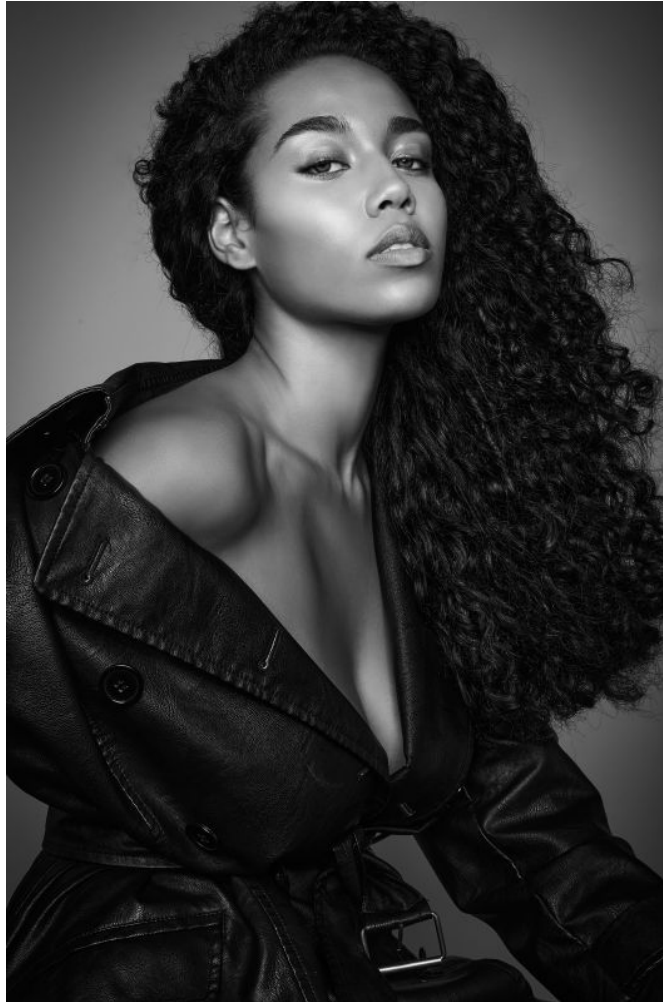

# MUSE

VICTORIA GOMEZ

Height : 5'11.5" / 182 cm | Bust : 36.5" / 93 cm | Waist : 28" / 71 cm | Hips : 41" / 104 cm | Shoe : 42.0 EU / 7.5 UK | Hair Colour : Brown | Eyes : Brown