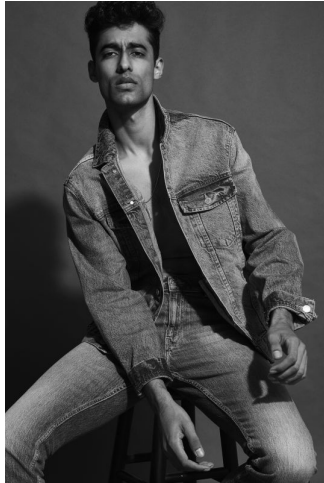

# MUSE

**SANJEET SINGH**

Height : 6'3" / 191 cm | Waist : 30" / 76 cm | Chest : 36" / 92 cm | Shoe : 44.5 EU / 10.0 UK | Hair Colour : Dark Brown | Eyes : Brown