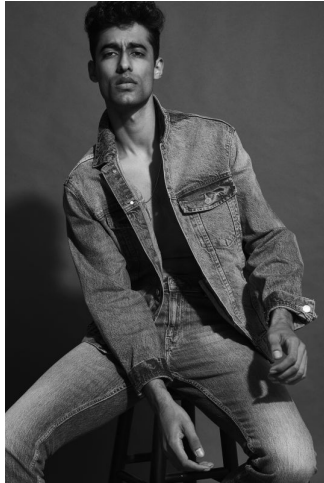

MUSE

SANJEET SINGH

Height : 6'3" / 191 cm | Waist : 30" / 76 cm | Chest : 36" / 92 cm | Shoe : 44.5 EU / 10.0 UK | Hair Colour : Dark Brown | Eyes : Brown

MUSE

SANJEET SINGH

Height : 6'3" / 191 cm | Waist : 30" / 76 cm | Chest : 36" / 92 cm | Shoe : 44.5 EU / 10.0 UK | Hair Colour : Dark Brown | Eyes : Brown

MUSE

SANJEET SINGH

Height : 6'3" / 191 cm | Waist : 30" / 76 cm | Chest : 36" / 92 cm | Shoe : 44.5 EU / 10.0 UK | Hair Colour : Dark Brown | Eyes : Brown