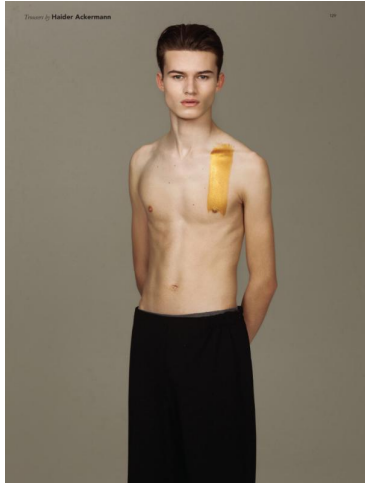

# MUSE

REECE HAROLD

Height : 6'1.5" / 186 cm | Waist : 30" / 76 cm | Chest : 36" / 91 cm | Shoe : 42.5 EU / 8.5 UK | Hair Colour : Brown | Eyes : Green