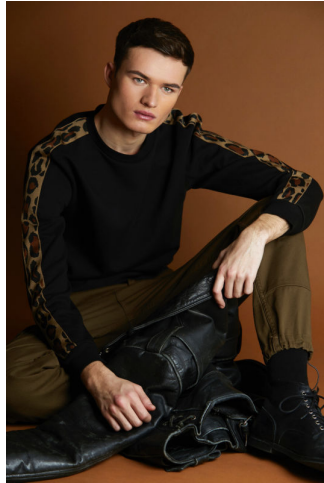

# MUSE

REECE HAROLD

Height : 6'1.5" / 186 cm | Waist : 30" / 76 cm | Chest : 36" / 91 cm | Shoe : 42.5 EU / 8.5 UK | Hair Colour : Brown | Eyes : Green