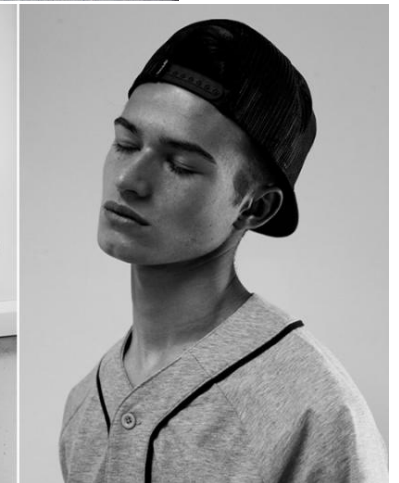

# MUSE

REECE HAROLD

Height : 6'1.5" / 186 cm | Waist : 30" / 76 cm | Chest : 36" / 91 cm | Shoe : 42.5 EU / 8.5 UK | Hair Colour : Brown | Eyes : Green