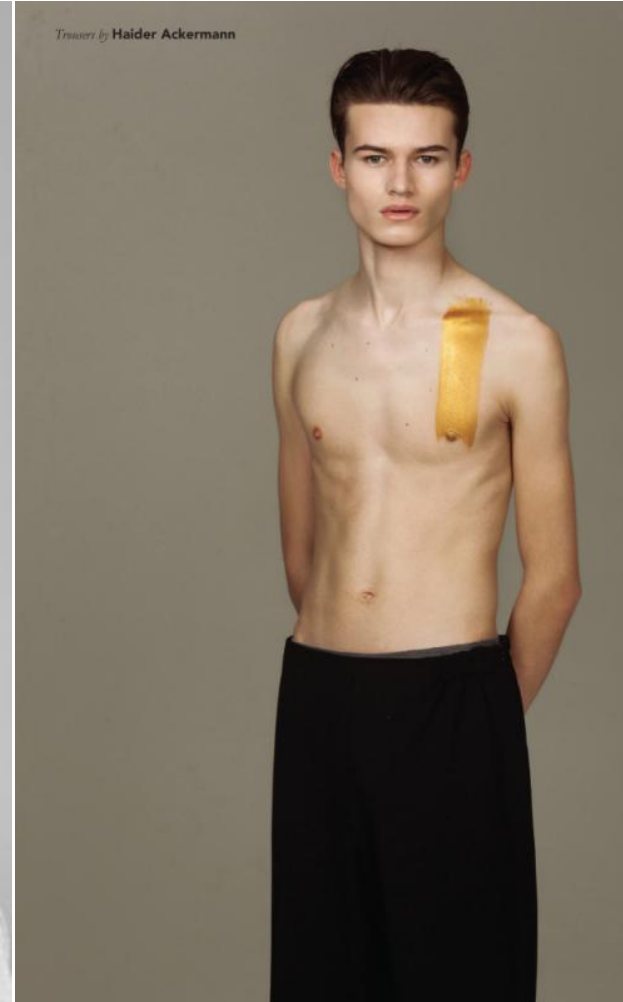

MUSE

REECE HAROLD

Height : 6'1.5" / 186 cm | Waist : 30" / 76 cm | Chest : 36" / 91 cm | Shoe : 42.5 EU / 8.5 UK | Hair Colour : Brown | Eyes : Green

MUSE

REECE HAROLD

Height : 6'1.5" / 186 cm | Waist : 30" / 76 cm | Chest : 36" / 91 cm | Shoe : 42.5 EU / 8.5 UK | Hair Colour : Brown | Eyes : Green