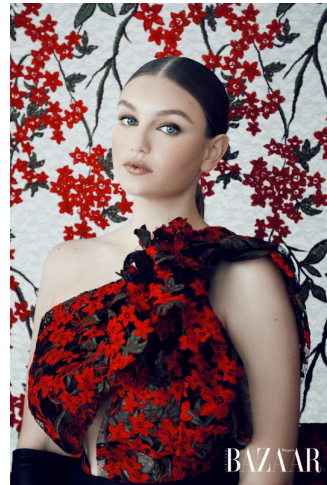

MUSE

OLIVIA BROWER

Height : 5'9" / 175 cm | Bust : 38" / 97 cm | Waist : 29" / 74 cm | Hips : 40" / 102 cm | Shoe : 37.5 EU / 4.5 UK | Hair Colour : Light Brown | Eyes : Blue

MUSE

OLIVIA BROWER

Height : 5'9" / 175 cm | Bust : 38" / 97 cm | Waist : 29" / 74 cm | Hips : 40" / 102 cm | Shoe : 37.5 EU / 4.5 UK | Hair Colour : Light Brown | Eyes : Blue

MUSE

OLIVIA BROWER

Height : 5'9" / 175 cm | Bust : 38" / 97 cm | Waist : 29" / 74 cm | Hips : 40" / 102 cm | Shoe : 37.5 EU / 4.5 UK | Hair Colour : Light Brown | Eyes : Blue