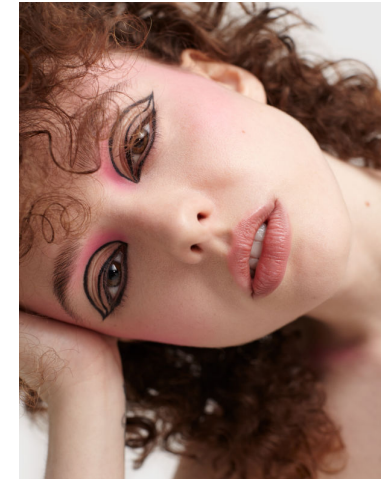

# MUSE

MIRIAM O'NEILL

Height : 5'9" / 175 cm | Bust : 31" / 79 cm | Waist : 23.5" / 60 cm | Hips : 34" / 86 cm | Shoe : 39.0 EU / 6.0 UK | Hair Colour : Auburn | Eyes : Hazel