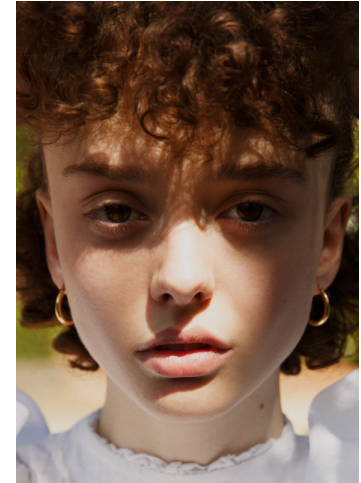

# MUSE

MIRIAM O'NEILL

Height : 5'9" / 175 cm | Bust : 31" / 79 cm | Waist : 23.5" / 60 cm | Hips : 34" / 86 cm | Shoe : 39.0 EU / 6.0 UK | Hair Colour : Auburn | Eyes : Hazel