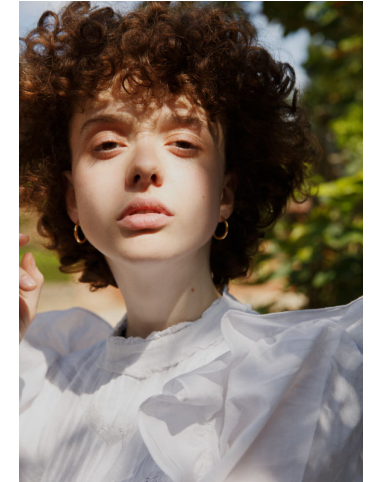

# MUSE

MIRIAM O'NEILL

Height : 5'9" / 175 cm | Bust : 31" / 79 cm | Waist : 23.5" / 60 cm | Hips : 34" / 86 cm | Shoe : 39.0 EU / 6.0 UK | Hair Colour : Auburn | Eyes : Hazel