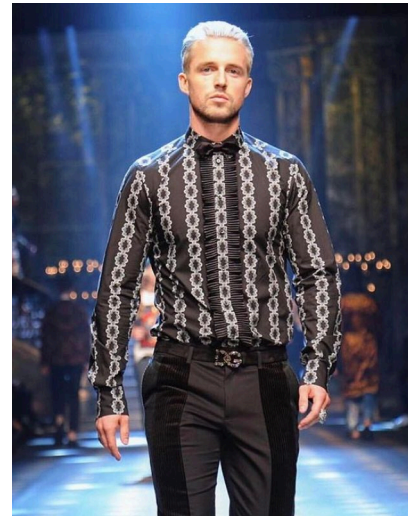

MUSE

MARCUS BUTLER

Height : 6'1" / 185 cm | Waist : 33" / 84 cm | Chest : 40" / 101 cm | Shoe : 43.5 EU / 9.5 UK | Hair Colour : Blonde | Eyes : Blue