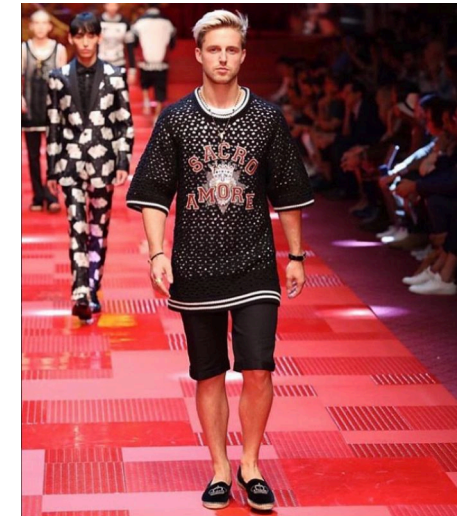

MUSE

MARCUS BUTLER

Height : 6'1" / 185 cm | Waist : 33" / 84 cm | Chest : 40" / 101 cm | Shoe : 43.5 EU / 9.5 UK | Hair Colour : Blonde | Eyes : Blue