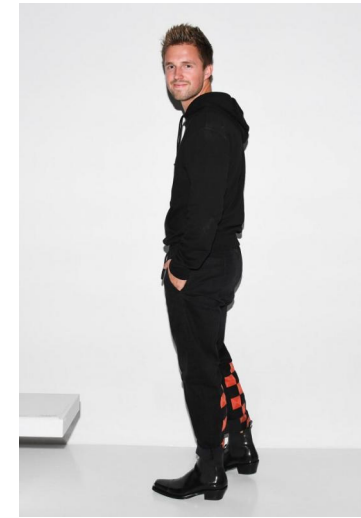

MUSE

MARCUS BUTLER

Height : 6'1" / 185 cm | Waist : 33" / 84 cm | Chest : 41" / 104 cm | Shoe : 43.5 EU / 9.5 UK | Hair Colour : Dirty Blonde | Eyes : Blue/Green

MUSE

MARCUS BUTLER

Height : 6'1" / 185 cm | Waist : 33" / 84 cm | Chest : 41" / 104 cm | Shoe : 43.5 EU / 9.5 UK | Hair Colour : Dirty Blonde | Eyes : Blue/Green

MUSE

MARCUS BUTLER

Height : 6'1" / 185 cm | Waist : 33" / 84 cm | Chest : 41" / 104 cm | Shoe : 43.5 EU / 9.5 UK | Hair Colour : Dirty Blonde | Eyes : Blue/Green