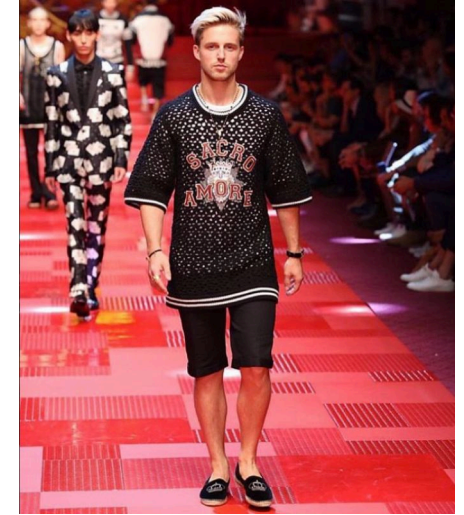

MUSE

MARCUS BUTLER

Height : 6'1" / 185 cm | Waist : 33" / 84 cm | Chest : 40" / 101 cm | Shoe : 43.5 EU / 9.5 UK | Hair Colour : Blonde | Eyes : Blue