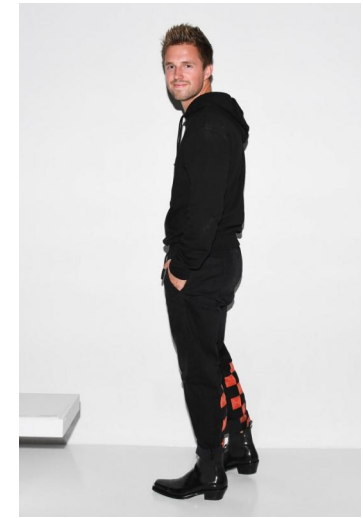

# MUSE

MARCUS BUTLER

Height : 6'1" / 185 cm | Waist : 33" / 84 cm | Chest : 40" / 101 cm | Shoe : 43.5 EU / 9.5 UK | Hair Colour : Blonde | Eyes : Blue