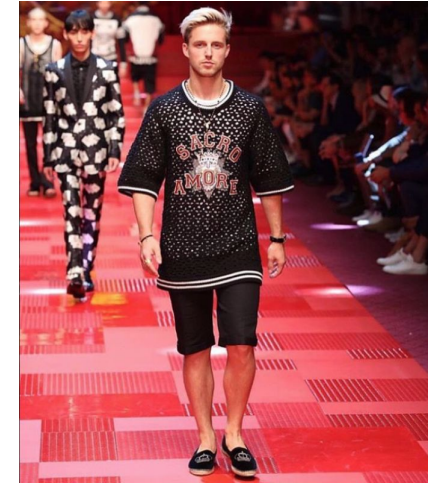

MUSE

MARCUS BUTLER

Height : 6'1" / 185 cm | Waist : 33" / 84 cm | Chest : 41" / 104 cm | Shoe : 43.5 EU / 9.5 UK | Hair Colour : Dirty Blonde | Eyes : Blue/Green

MUSE

MARCUS BUTLER

Height : 6'1" / 185 cm | Waist : 33" / 84 cm | Chest : 41" / 104 cm | Shoe : 43.5 EU / 9.5 UK | Hair Colour : Dirty Blonde | Eyes : Blue/Green

MUSE

MARCUS BUTLER

Height : 6'1" / 185 cm | Waist : 33" / 84 cm | Chest : 41" / 104 cm | Shoe : 43.5 EU / 9.5 UK | Hair Colour : Dirty Blonde | Eyes : Blue/Green