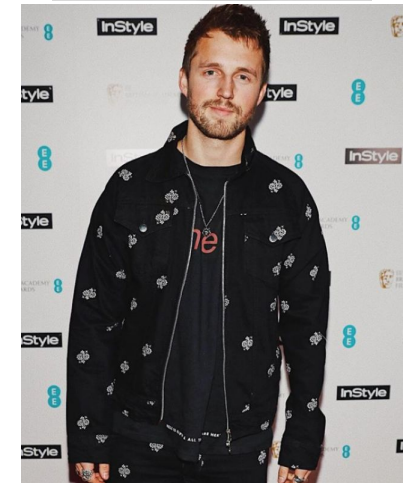

MUSE

MARCUS BUTLER

Height : 6'1" / 185 cm | Waist : 33" / 84 cm | Chest : 41" / 104 cm | Shoe : 43.5 EU / 9.5 UK | Hair Colour : Dirty Blonde | Eyes : Blue/Green

MUSE

MARCUS BUTLER

Height : 6'1" / 185 cm | Waist : 33" / 84 cm | Chest : 41" / 104 cm | Shoe : 43.5 EU / 9.5 UK | Hair Colour : Dirty Blonde | Eyes : Blue/Green

MUSE

MARCUS BUTLER

Height : 6'1" / 185 cm | Waist : 33" / 84 cm | Chest : 41" / 104 cm | Shoe : 43.5 EU / 9.5 UK | Hair Colour : Dirty Blonde | Eyes : Blue/Green