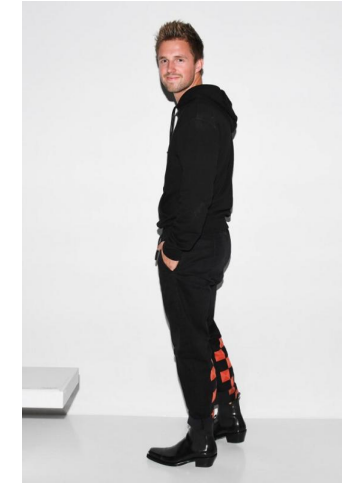

MUSE

MARCUS BUTLER

Height : 6'1" / 185 cm | Waist : 33" / 84 cm | Chest : 41" / 104 cm | Shoe : 43.5 EU / 9.5 UK | Hair Colour : Dirty Blonde | Eyes : Blue/Green

MUSE

MARCUS BUTLER

Height : 6'1" / 185 cm | Waist : 33" / 84 cm | Chest : 41" / 104 cm | Shoe : 43.5 EU / 9.5 UK | Hair Colour : Dirty Blonde | Eyes : Blue/Green

MUSE

MARCUS BUTLER

Height : 6'1" / 185 cm | Waist : 33" / 84 cm | Chest : 41" / 104 cm | Shoe : 43.5 EU / 9.5 UK | Hair Colour : Dirty Blonde | Eyes : Blue/Green