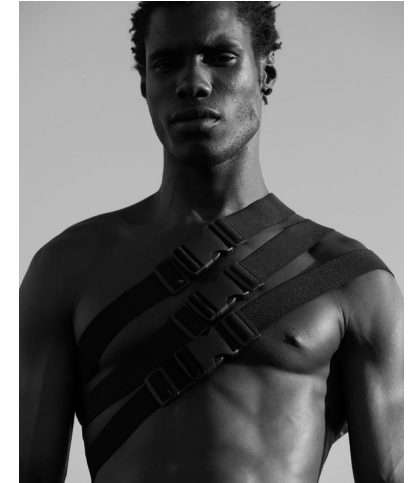

MUSE

LEANDRO SANTOS

Height : 6'2.5" / 189 cm | Chest : 39" / 99 cm | Shoe : 47.0 EU / 12.0 UK | Hair Colour : Black | Eyes : Brown

MUSE

LEANDRO SANTOS

Height : 6'2.5" / 189 cm | Chest : 39" / 99 cm | Shoe : 47.0 EU / 12.0 UK | Hair Colour : Black | Eyes : Brown

MUSE

LEANDRO SANTOS

Height : 6'2.5" / 189 cm | Chest : 39" / 99 cm | Shoe : 47.0 EU / 12.0 UK | Hair Colour : Black | Eyes : Brown