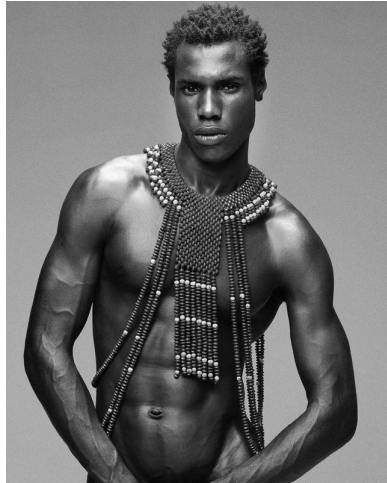

MUSE

LEANDRO SANTOS

Height : 6'2.5" / 189 cm | Chest : 39" / 99 cm | Shoe : 47.0 EU / 12.0 UK | Hair Colour : Black | Eyes : Brown

MUSE

LEANDRO SANTOS

Height : 6'2.5" / 189 cm | Chest : 39" / 99 cm | Shoe : 47.0 EU / 12.0 UK | Hair Colour : Black | Eyes : Brown

MUSE

LEANDRO SANTOS

Height : 6'2.5" / 189 cm | Chest : 39" / 99 cm | Shoe : 47.0 EU / 12.0 UK | Hair Colour : Black | Eyes : Brown