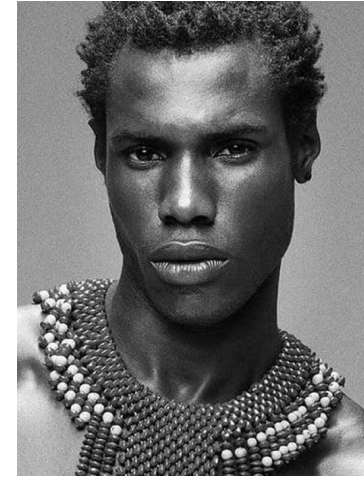

MUSE

LEANDRO SANTOS

Height : 6'2.5" / 189 cm | Chest : 39" / 99 cm | Shoe : 47.0 EU / 12.0 UK | Hair Colour : Black | Eyes : Brown

MUSE

LEANDRO SANTOS

Height : 6'2.5" / 189 cm | Chest : 39" / 99 cm | Shoe : 47.0 EU / 12.0 UK | Hair Colour : Black | Eyes : Brown

MUSE

LEANDRO SANTOS

Height : 6'2.5" / 189 cm | Chest : 39" / 99 cm | Shoe : 47.0 EU / 12.0 UK | Hair Colour : Black | Eyes : Brown