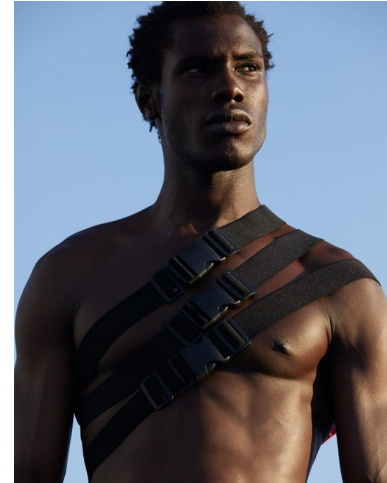

MUSE

LEANDRO SANTOS

Height : 6'2.5" / 189 cm | Chest : 39" / 99 cm | Shoe : 47.0 EU / 12.0 UK | Hair Colour : Black | Eyes : Brown

MUSE

LEANDRO SANTOS

Height : 6'2.5" / 189 cm | Chest : 39" / 99 cm | Shoe : 47.0 EU / 12.0 UK | Hair Colour : Black | Eyes : Brown

MUSE

LEANDRO SANTOS

Height : 6'2.5" / 189 cm | Chest : 39" / 99 cm | Shoe : 47.0 EU / 12.0 UK | Hair Colour : Black | Eyes : Brown