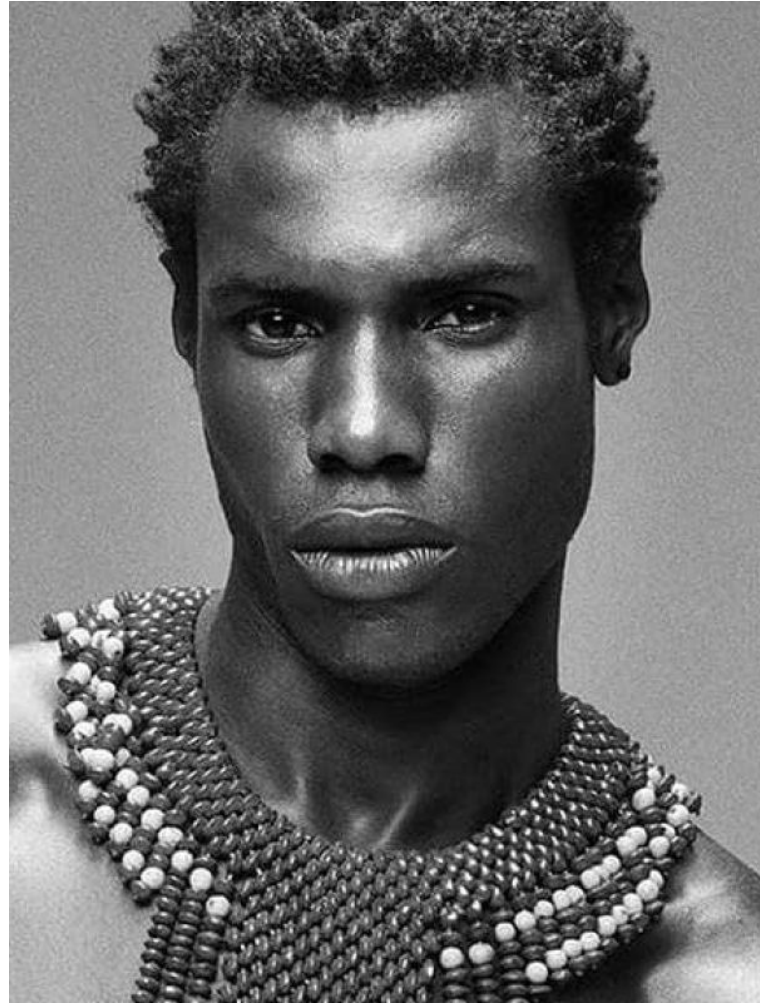

MUSE

LEANDRO SANTOS

Height : 6'2.5" / 189 cm | Chest : 39" / 99 cm | Shoe : 47.0 EU / 12.0 UK | Hair Colour : Black | Eyes : Brown