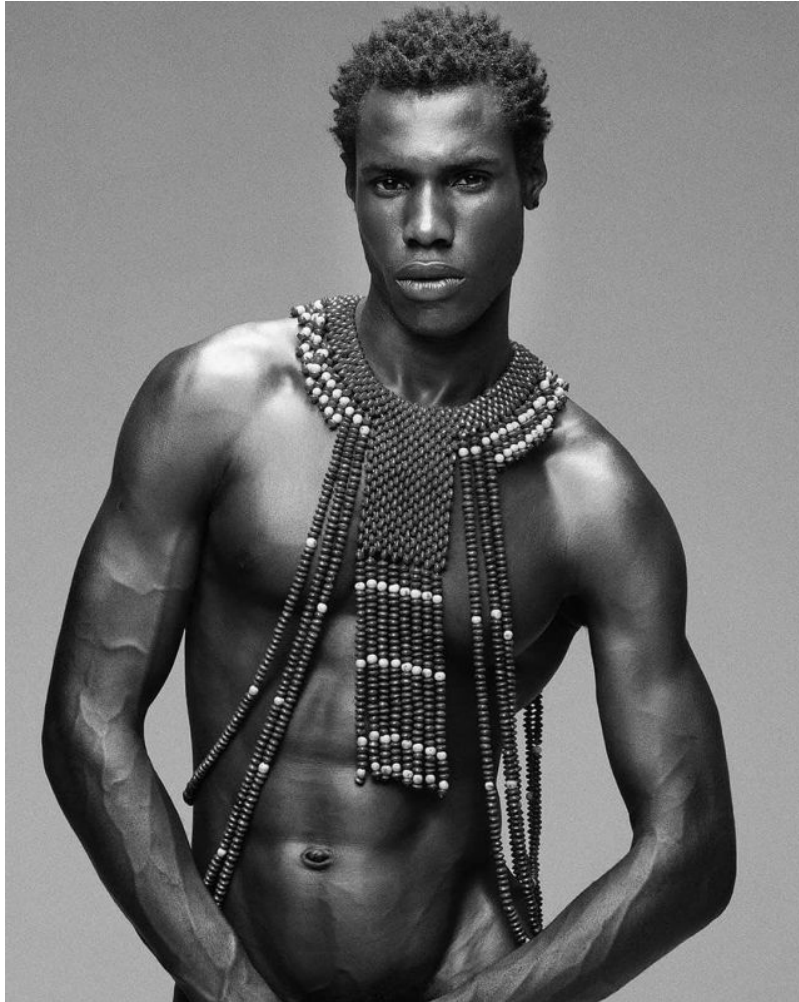

MUSE

LEANDRO SANTOS

Height : 6'2.5" / 189 cm | Chest : 39" / 99 cm | Shoe : 47.0 EU / 12.0 UK | Hair Colour : Black | Eyes : Brown