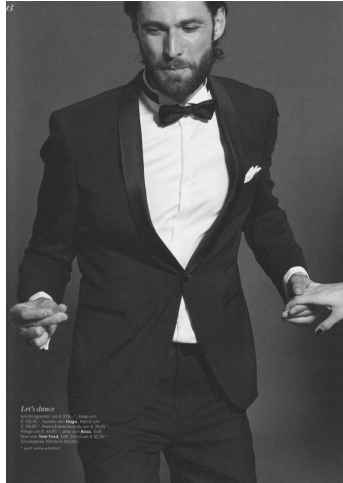

MUSE

LASZLO MORE

Height : 6'2" / 188 cm | Waist : 33" / 84 cm | Chest : 40" / 102 cm | Shoe : 44.5 EU / 10.0 UK | Hair Colour : Brown | Eyes : Blue/Green

MUSE

LASZLO MORE

Height : 6'2" / 188 cm | Waist : 33" / 84 cm | Chest : 40" / 102 cm | Shoe : 44.5 EU / 10.0 UK | Hair Colour : Brown | Eyes : Blue/Green

MUSE

LASZLO MORE

Height : 6'2" / 188 cm | Waist : 33" / 84 cm | Chest : 40" / 102 cm | Shoe : 44.5 EU / 10.0 UK | Hair Colour : Brown | Eyes : Blue/Green