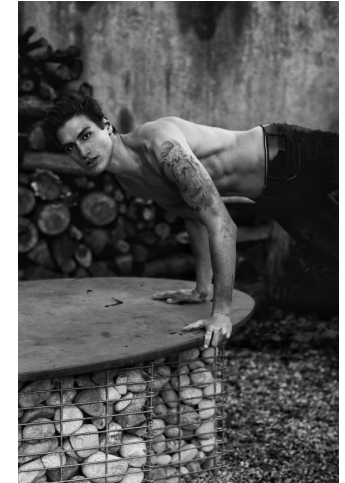

# MUSE

LAPO BELLINI

Height : 6'2.5" / 190 cm | Waist : 31.5" / 80 cm | Chest : 40" / 102 cm | Shoe : 45.0 EU / 10.5 UK | Hair Colour : Brown | Eyes : Brown