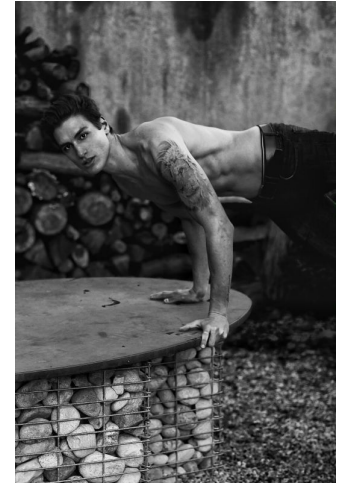

MUSE

LAPO BELLINI

Height : 6'2.5" / 190 cm | Waist : 31.5" / 80 cm | Chest : 40" / 102 cm | Shoe : 45.0 EU / 10.5 UK | Hair Colour : Brown | Eyes : Brown

MUSE

LAPO BELLINI

Height : 6'2.5" / 190 cm | Waist : 31.5" / 80 cm | Chest : 40" / 102 cm | Shoe : 45.0 EU / 10.5 UK | Hair Colour : Brown | Eyes : Brown