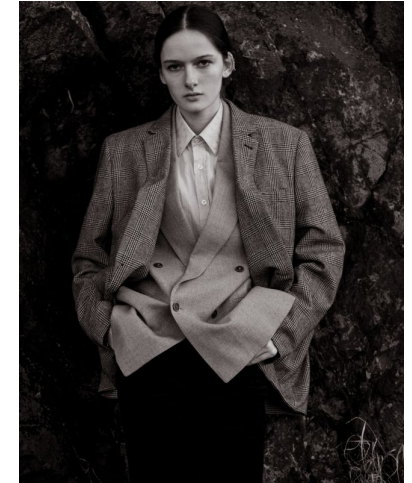

MUSE

KITTY WHITSON

Height : 5'10" / 178 cm | Bust : 31" / 79 cm | Waist : 23" / 58 cm | Hips : 34.5" / 88 cm | Shoe : 37.0 EU / 4.0 UK | Hair Colour : Light Brown | Eyes : Green/Brown

MUSE

KITTY WHITSON

Height : 5'10" / 178 cm | Bust : 31" / 79 cm | Waist : 23" / 58 cm | Hips : 34.5" / 88 cm | Shoe : 37.0 EU / 4.0 UK | Hair Colour : Light Brown | Eyes : Green/Brown

MUSE

KITTY WHITSON

Height : 5'10" / 178 cm | Bust : 31" / 79 cm | Waist : 23" / 58 cm | Hips : 34.5" / 88 cm | Shoe : 37.0 EU / 4.0 UK | Hair Colour : Light Brown | Eyes : Green/Brown