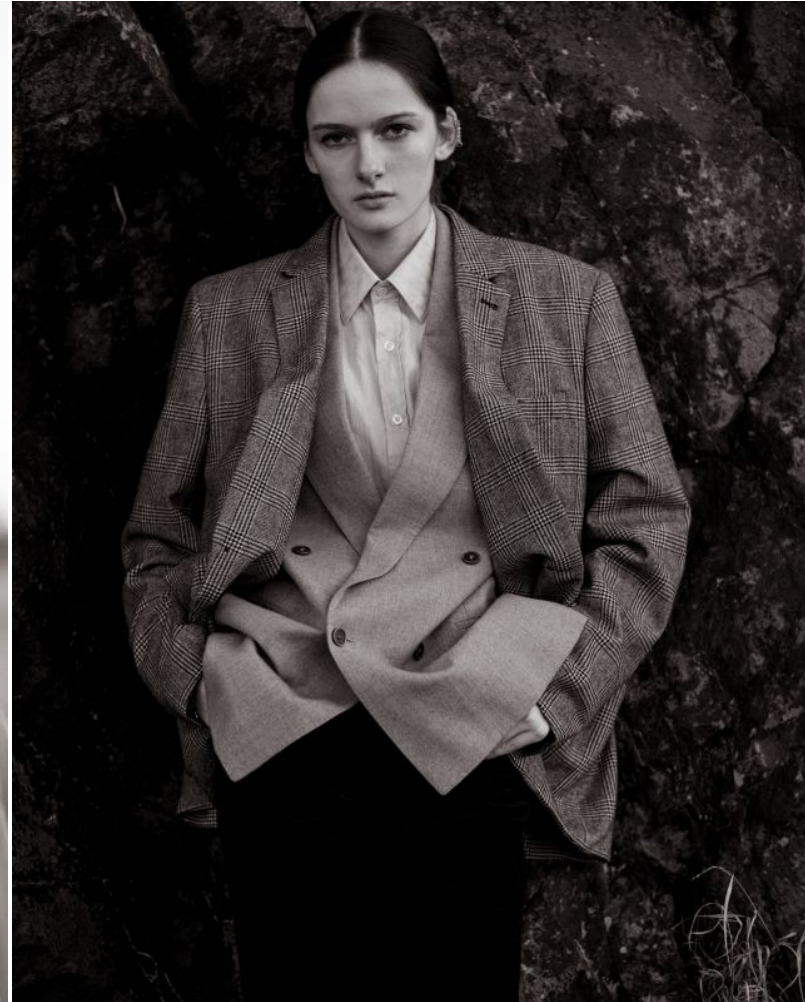

MUSE

KITTY WHITSON

Height : 5'10" / 178 cm | Bust : 31" / 79 cm | Waist : 23" / 58 cm | Hips : 34.5" / 88 cm | Shoe : 37.0 EU / 4.0 UK | Hair Colour : Light Brown | Eyes : Green/Brown

MUSE

KITTY WHITSON

Height : 5'10" / 178 cm | Bust : 31" / 79 cm | Waist : 23" / 58 cm | Hips : 34.5" / 88 cm | Shoe : 37.0 EU / 4.0 UK | Hair Colour : Light Brown | Eyes : Green/Brown