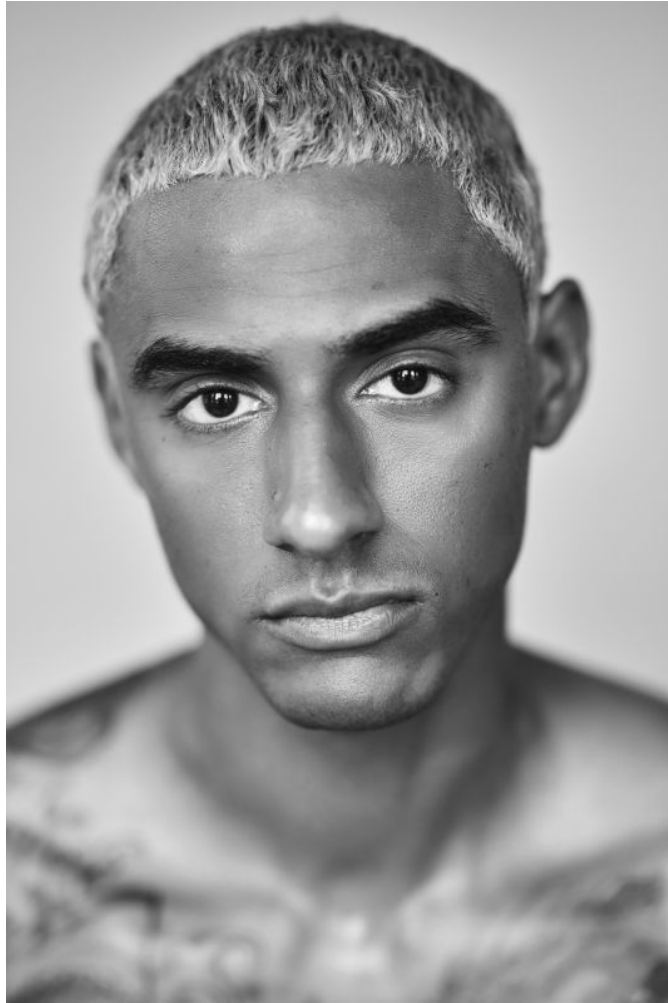

MUSE

KHIAL WATSON

Height : 6'2" / 188 cm | Waist : 31" / 79 cm | Chest : 39" / 99 cm | Shoe : 45.0 EU / 10.5 UK | Hair Colour : Brown | Eyes : Brown

MUSE

KHIAL WATSON

Height : 6'2" / 188 cm | Waist : 31" / 79 cm | Chest : 39" / 99 cm | Shoe : 45.0 EU / 10.5 UK | Hair Colour : Brown | Eyes : Brown

MUSE

KHIAL WATSON

HEIGHT: 6'2

SUIT: 39R

SHIRT: 15

WAIST: 31

INSEAM: 34

SHOE: 11

EYES: BROWN

HAIR: BROWN

MUSE

212 625-2356 | MUSENYC.COM | 150 BROADWAY, SUITE 1101 | NEW YORK, NY 10038

KHIAL WATSON

Height : 6'2" / 188 cm | Waist : 31" / 79 cm | Chest : 39" / 99 cm | Shoe : 45.0 EU / 10.5 UK | Hair Colour : Brown | Eyes : Brown