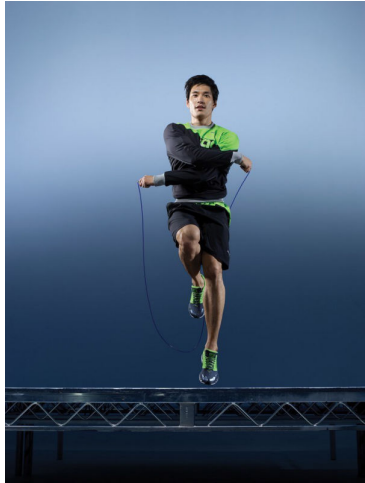

MUSE

KEVIN KREIDER

Height : 6'0" / 183 cm | Waist : 32" / 81 cm | Chest : 40" / 102 cm | Shoe : 44.0 EU / 9.5 UK | Hair Colour : Black | Eyes : Brown