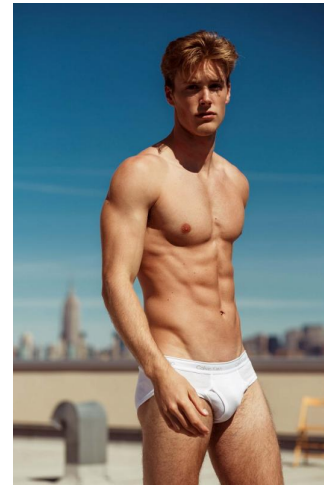

MUSE

KEVIN HUBSMITH

Height : 6'2.5" / 189 cm | Waist : 31" / 79 cm | Chest : 39" / 99 cm | Shoe : 46.0 EU / 11.0 UK | Hair Colour : Blonde | Eyes : Green

MUSE

KEVIN HUBSMITH

Height : 6'2.5" / 189 cm | Waist : 31" / 79 cm | Chest : 39" / 99 cm | Shoe : 46.0 EU / 11.0 UK | Hair Colour : Blonde | Eyes : Green