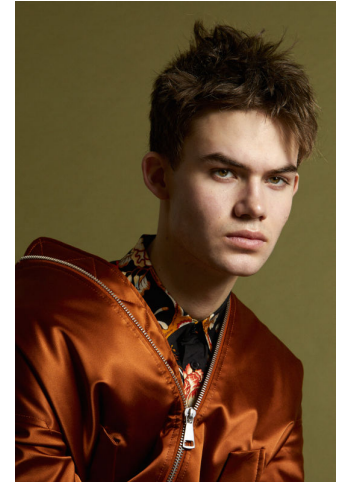

MUSE

JULIAN WHITMAN

Height : 6'2.5" / 190 cm | Waist : 29" / 74 cm | Chest : 36" / 92 cm | Shoe : 44.0 EU / 9.5 UK | Hair Colour : Brown | Eyes : Green

MUSE

JULIAN WHITMAN

Height : 6'2.5" / 190 cm | Waist : 29" / 74 cm | Chest : 36" / 92 cm | Shoe : 44.0 EU / 9.5 UK | Hair Colour : Brown | Eyes : Green