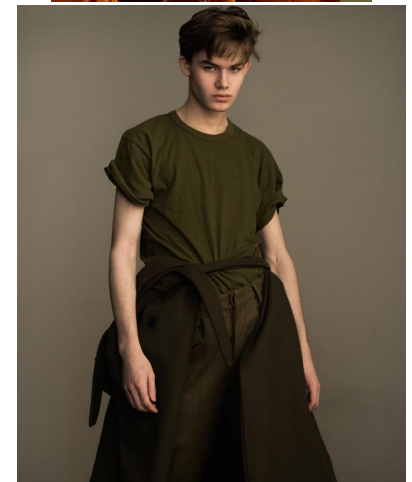

MUSE

JULIAN WHITMAN

Height : 6'2.5" / 190 cm | Waist : 29" / 74 cm | Chest : 36" / 92 cm | Shoe : 44.0 EU / 9.5 UK | Hair Colour : Brown | Eyes : Green

MUSE

JULIAN WHITMAN

Height : 6'2.5" / 190 cm | Waist : 29" / 74 cm | Chest : 36" / 92 cm | Shoe : 44.0 EU / 9.5 UK | Hair Colour : Brown | Eyes : Green