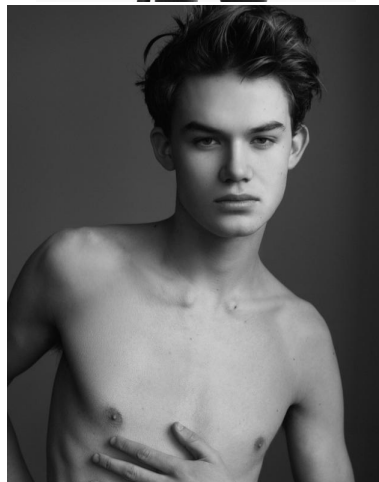

MUSE

JULIAN WHITMAN

Height : 6'2.5" / 190 cm | Waist : 29" / 74 cm | Chest : 36" / 92 cm | Shoe : 44.0 EU / 9.5 UK | Hair Colour : Brown | Eyes : Green

MUSE

JULIAN WHITMAN

Height : 6'2.5" / 190 cm | Waist : 29" / 74 cm | Chest : 36" / 92 cm | Shoe : 44.0 EU / 9.5 UK | Hair Colour : Brown | Eyes : Green