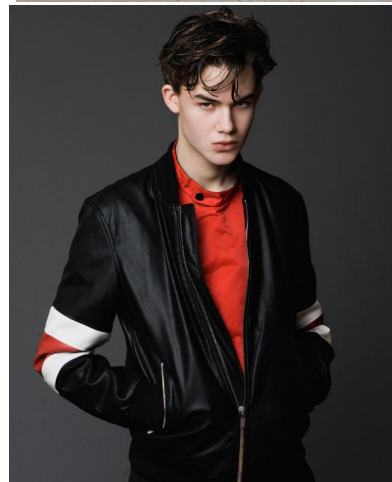

MUSE

JULIAN WHITMAN

Height : 6'2.5" / 190 cm | Waist : 29" / 74 cm | Chest : 36" / 92 cm | Shoe : 44.0 EU / 9.5 UK | Hair Colour : Brown | Eyes : Green