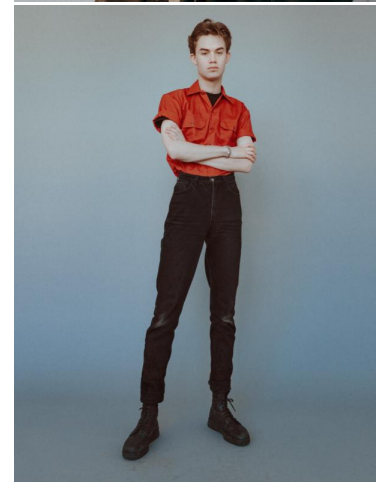

MUSE

JULIAN WHITMAN

Height : 6'2.5" / 190 cm | Waist : 29" / 74 cm | Chest : 36" / 92 cm | Shoe : 44.0 EU / 9.5 UK | Hair Colour : Brown | Eyes : Green

MUSE

JULIAN WHITMAN

Height : 6'2.5" / 190 cm | Waist : 29" / 74 cm | Chest : 36" / 92 cm | Shoe : 44.0 EU / 9.5 UK | Hair Colour : Brown | Eyes : Green