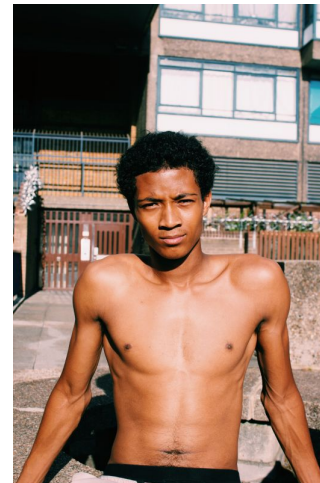

MUSE

JAMEEL HUSSEY

Height : 6'1" / 185 cm | Chest : 37" / 94 cm | Shoe : 43.0 EU / 9.0 UK | Hair Colour : Black | Eyes : Brown

MUSE

CELINE BY HEDI SLIMANE

JAMEEL HUSSEY

Height : 6'1" / 185 cm | Chest : 37" / 94 cm | Shoe : 43.0 EU / 9.0 UK | Hair Colour : Black | Eyes : Brown

MUSE

JAMEEL HUSSEY

Height : 6'1" / 185 cm | Chest : 37" / 94 cm | Shoe : 43.0 EU / 9.0 UK | Hair Colour : Black | Eyes : Brown