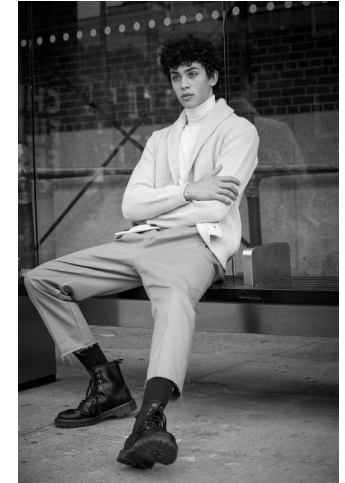

MUSE

IAN ECHELMEIER

Height : 6'1.5" / 187 cm | Waist : 30" / 76 cm | Chest : 36" / 91 cm | Shoe : 45.5 EU / 10.5 UK | Hair Colour : Brown | Eyes : Green

MUSE

IAN ECHELMEIER

Height : 6'1.5" / 187 cm | Waist : 30" / 76 cm | Chest : 36" / 91 cm | Shoe : 45.5 EU / 10.5 UK | Hair Colour : Brown | Eyes : Green

MUSE

IAN ECHELMEIER

Height : 6'1.5" / 187 cm | Waist : 30" / 76 cm | Chest : 36" / 91 cm | Shoe : 45.5 EU / 10.5 UK | Hair Colour : Brown | Eyes : Green