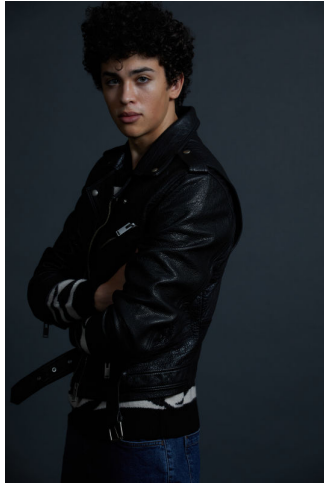

MUSE

IAN ECHELMEIER

Height : 6'1.5" / 187 cm | Waist : 30" / 76 cm | Chest : 36" / 91 cm | Shoe : 45.5 EU / 10.5 UK | Hair Colour : Brown | Eyes : Green

MUSE

IAN ECHELMEIER

Height : 6'1.5" / 187 cm | Waist : 30" / 76 cm | Chest : 36" / 91 cm | Shoe : 45.5 EU / 10.5 UK | Hair Colour : Brown | Eyes : Green

MUSE

GMUR Magazine

118

IAN ECHELMEIER
Height : 6'1.5" / 187 cm | Waist : 30" / 76 cm | Chest : 36" / 91 cm | Shoe : 45.5 EU / 10.5 UK | Hair Colour : Brown | Eyes : Green