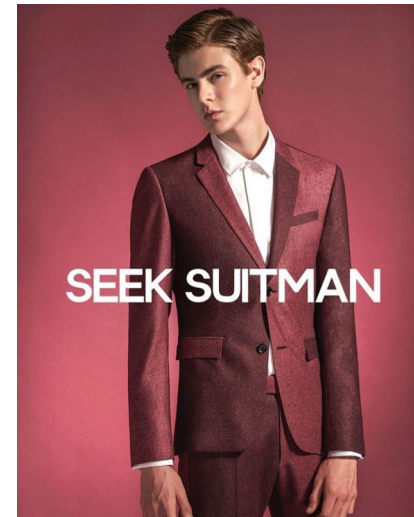

# MUSE

GUSTAVO DELLA FLORA

Height : 6'2" / 188 cm | Waist : 30" / 76 cm | Chest : 34.5" / 88 cm | Shoe : 44.0 EU / 9.5 UK | Hair Colour : Red | Eyes : Light Brown