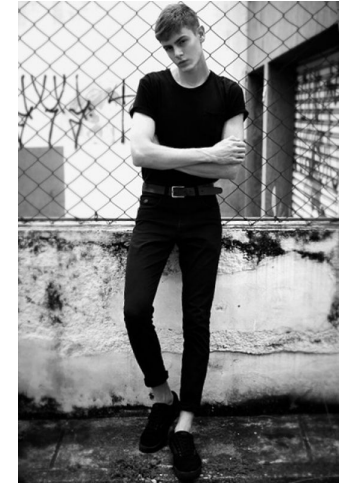

MUSE

GUSTAVO DELLA FLORA

Height : 6'2" / 188 cm | Waist : 30" / 76 cm | Chest : 34.5" / 88 cm | Shoe : 44.0 EU / 9.5 UK | Hair Colour : Red | Eyes : Light Brown

MUSE

GUSTAVO DELLA FLORA

Height : 6'2" / 188 cm | Waist : 30" / 76 cm | Chest : 34.5" / 88 cm | Shoe : 44.0 EU / 9.5 UK | Hair Colour : Red | Eyes : Light Brown

MUSE

GUSTAVO DELLA FLORA

Height : 6'2" / 188 cm | Waist : 30" / 76 cm | Chest : 34.5" / 88 cm | Shoe : 44.0 EU / 9.5 UK | Hair Colour : Red | Eyes : Light Brown