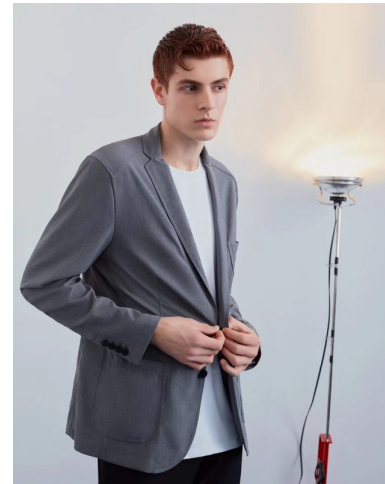

MUSE

GUSTAVO DELLA FLORA

Height : 6'2" / 188 cm | Waist : 30" / 76 cm | Chest : 34.5" / 88 cm | Shoe : 44.0 EU / 9.5 UK | Hair Colour : Red | Eyes : Light Brown

MUSE

GUSTAVO DELLA FLORA

Height : 6'2" / 188 cm | Waist : 30" / 76 cm | Chest : 34.5" / 88 cm | Shoe : 44.0 EU / 9.5 UK | Hair Colour : Red | Eyes : Light Brown

MUSE

GUSTAVO DELLA FLORA

Height : 6'2" / 188 cm | Waist : 30" / 76 cm | Chest : 34.5" / 88 cm | Shoe : 44.0 EU / 9.5 UK | Hair Colour : Red | Eyes : Light Brown