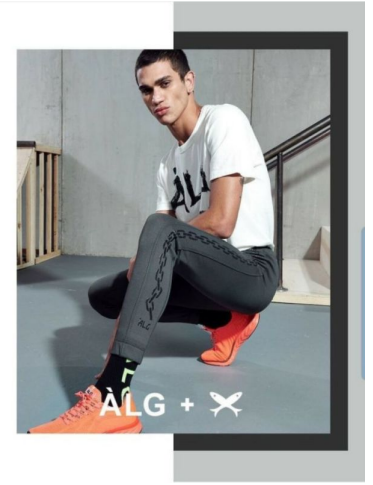

MUSE

GUILHERME BREVES

Height : 6'1" / 185 cm | Waist : 31" / 79 cm | Chest : 38" / 97 cm | Shoe : 44.5 EU / 10.0 UK | Hair Colour : Brown | Eyes : Green

MUSE

GUILHERME BREVES

Height : 6'1" / 185 cm | Waist : 31" / 79 cm | Chest : 38" / 97 cm | Shoe : 44.5 EU / 10.0 UK | Hair Colour : Brown | Eyes : Green

MUSE

GUILHERME BREVES

Height : 6'1" / 185 cm | Waist : 31" / 79 cm | Chest : 38" / 97 cm | Shoe : 44.5 EU / 10.0 UK | Hair Colour : Brown | Eyes : Green