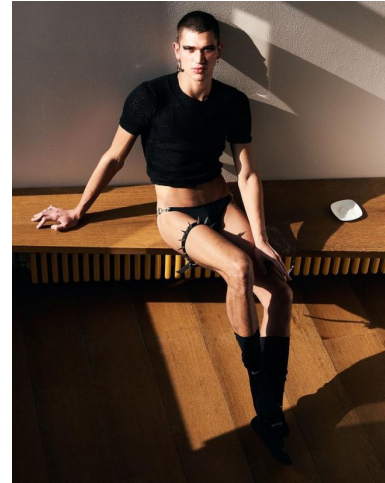

MUSE

GUILHERME BREVES

Height : 6'1" / 185 cm | Waist : 31" / 79 cm | Chest : 38" / 97 cm | Shoe : 44.5 EU / 10.0 UK | Hair Colour : Brown | Eyes : Green

MUSE

GUILHERME BREVES

Height : 6'1" / 185 cm | Waist : 31" / 79 cm | Chest : 38" / 97 cm | Shoe : 44.5 EU / 10.0 UK | Hair Colour : Brown | Eyes : Green

MUSE

GUILHERME BREVES

Height : 6'1" / 185 cm | Waist : 31" / 79 cm | Chest : 38" / 97 cm | Shoe : 44.5 EU / 10.0 UK | Hair Colour : Brown | Eyes : Green