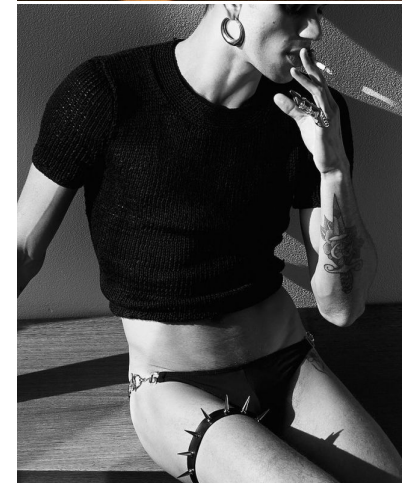

MUSE

GUILHERME BREVES

Height : 6'1" / 185 cm | Waist : 31" / 79 cm | Chest : 38" / 97 cm | Shoe : 44.5 EU / 10.0 UK | Hair Colour : Brown | Eyes : Green

MUSE

GUILHERME BREVES

Height : 6'1" / 185 cm | Waist : 31" / 79 cm | Chest : 38" / 97 cm | Shoe : 44.5 EU / 10.0 UK | Hair Colour : Brown | Eyes : Green

MUSE

GUILHERME BREVES

Height : 6'1" / 185 cm | Waist : 31" / 79 cm | Chest : 38" / 97 cm | Shoe : 44.5 EU / 10.0 UK | Hair Colour : Brown | Eyes : Green