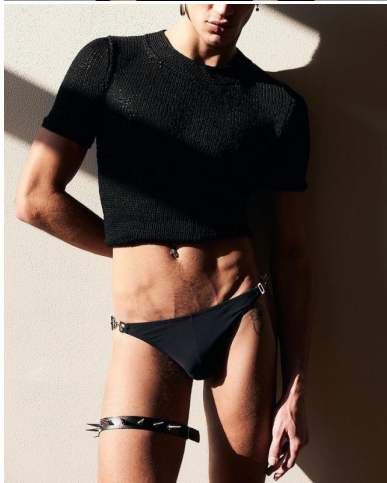

MUSE

GUILHERME BREVES

Height : 6'1" / 185 cm | Waist : 31" / 79 cm | Chest : 38" / 97 cm | Shoe : 44.5 EU / 10.0 UK | Hair Colour : Brown | Eyes : Green

MUSE

GUILHERME BREVES

Height : 6'1" / 185 cm | Waist : 31" / 79 cm | Chest : 38" / 97 cm | Shoe : 44.5 EU / 10.0 UK | Hair Colour : Brown | Eyes : Green

MUSE

GUILHERME BREVES

Height : 6'1" / 185 cm | Waist : 31" / 79 cm | Chest : 38" / 97 cm | Shoe : 44.5 EU / 10.0 UK | Hair Colour : Brown | Eyes : Green