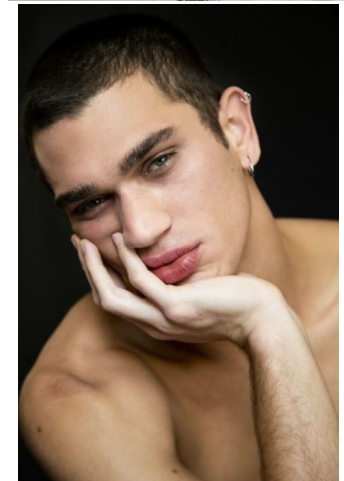

MUSE

GUILHERME BREVES

Height : 6'1" / 185 cm | Waist : 31" / 79 cm | Chest : 38" / 97 cm | Shoe : 44.5 EU / 10.0 UK | Hair Colour : Brown | Eyes : Green

MUSE

GUILHERME BREVES

Height : 6'1" / 185 cm | Waist : 31" / 79 cm | Chest : 38" / 97 cm | Shoe : 44.5 EU / 10.0 UK | Hair Colour : Brown | Eyes : Green

MUSE

GUILHERME BREVES

Height : 6'1" / 185 cm | Waist : 31" / 79 cm | Chest : 38" / 97 cm | Shoe : 44.5 EU / 10.0 UK | Hair Colour : Brown | Eyes : Green