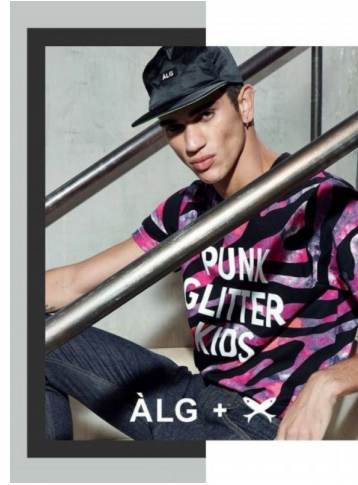

MUSE

GUILHERME BREVES

Height : 6'1" / 185 cm | Waist : 31" / 79 cm | Chest : 38" / 97 cm | Shoe : 44.5 EU / 10.0 UK | Hair Colour : Brown | Eyes : Green

MUSE

GUILHERME BREVES

Height : 6'1" / 185 cm | Waist : 31" / 79 cm | Chest : 38" / 97 cm | Shoe : 44.5 EU / 10.0 UK | Hair Colour : Brown | Eyes : Green

MUSE

GUILHERME BREVES

Height : 6'1" / 185 cm | Waist : 31" / 79 cm | Chest : 38" / 97 cm | Shoe : 44.5 EU / 10.0 UK | Hair Colour : Brown | Eyes : Green