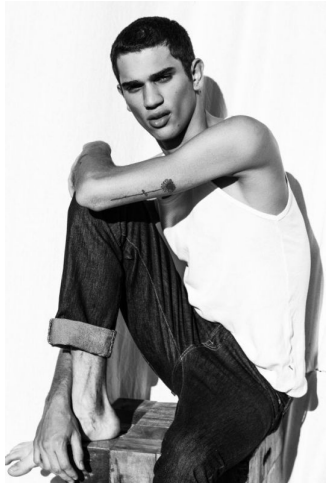

MUSE

GUILHERME BREVES

Height : 6'1" / 185 cm | Waist : 31" / 79 cm | Chest : 38" / 97 cm | Shoe : 44.5 EU / 10.0 UK | Hair Colour : Brown | Eyes : Green

MUSE

GUILHERME BREVES

Height : 6'1" / 185 cm | Waist : 31" / 79 cm | Chest : 38" / 97 cm | Shoe : 44.5 EU / 10.0 UK | Hair Colour : Brown | Eyes : Green

MUSE

GUILHERME BREVES

Height : 6'1" / 185 cm | Waist : 31" / 79 cm | Chest : 38" / 97 cm | Shoe : 44.5 EU / 10.0 UK | Hair Colour : Brown | Eyes : Green