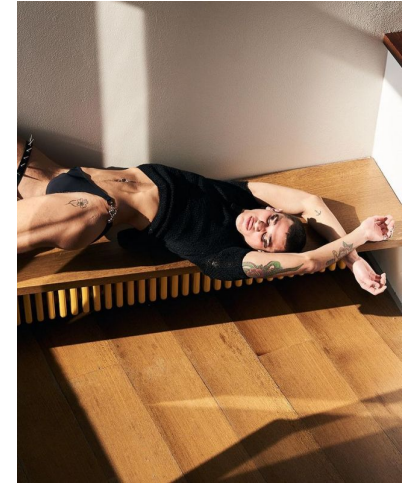

MUSE

GUILHERME BREVES

Height : 6'1" / 185 cm | Waist : 31" / 79 cm | Chest : 38" / 97 cm | Shoe : 44.5 EU / 10.0 UK | Hair Colour : Brown | Eyes : Green

MUSE

GUILHERME BREVES

Height : 6'1" / 185 cm | Waist : 31" / 79 cm | Chest : 38" / 97 cm | Shoe : 44.5 EU / 10.0 UK | Hair Colour : Brown | Eyes : Green

MUSE

GUILHERME BREVES

Height : 6'1" / 185 cm | Waist : 31" / 79 cm | Chest : 38" / 97 cm | Shoe : 44.5 EU / 10.0 UK | Hair Colour : Brown | Eyes : Green