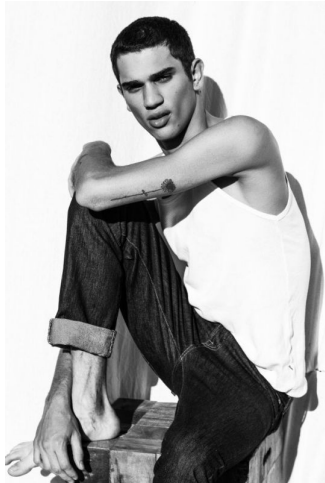

MUSE

GUILHERME BREVES

Height : 6'1" / 185 cm | Waist : 31" / 79 cm | Chest : 38" / 97 cm | Shoe : 44.5 EU / 10.0 UK | Hair Colour : Brown | Eyes : Green

MUSE

GUILHERME BREVES

Height : 6'1" / 185 cm | Waist : 31" / 79 cm | Chest : 38" / 97 cm | Shoe : 44.5 EU / 10.0 UK | Hair Colour : Brown | Eyes : Green

MUSE

GUILHERME BREVES

Height : 6'1" / 185 cm | Waist : 31" / 79 cm | Chest : 38" / 97 cm | Shoe : 44.5 EU / 10.0 UK | Hair Colour : Brown | Eyes : Green