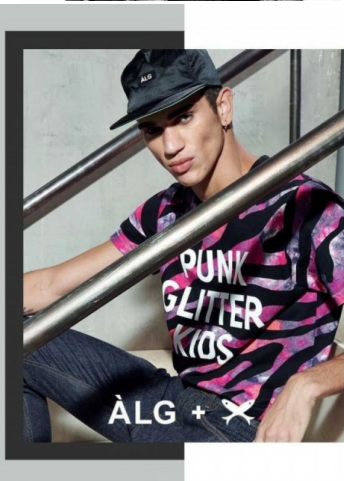

MUSE

GUILHERME BREVES

Height : 6'1" / 185 cm | Waist : 31" / 79 cm | Chest : 38" / 97 cm | Shoe : 44.5 EU / 10.0 UK | Hair Colour : Brown | Eyes : Green

MUSE

GUILHERME BREVES

Height : 6'1" / 185 cm | Waist : 31" / 79 cm | Chest : 38" / 97 cm | Shoe : 44.5 EU / 10.0 UK | Hair Colour : Brown | Eyes : Green

MUSE

GUILHERME BREVES

Height : 6'1" / 185 cm | Waist : 31" / 79 cm | Chest : 38" / 97 cm | Shoe : 44.5 EU / 10.0 UK | Hair Colour : Brown | Eyes : Green