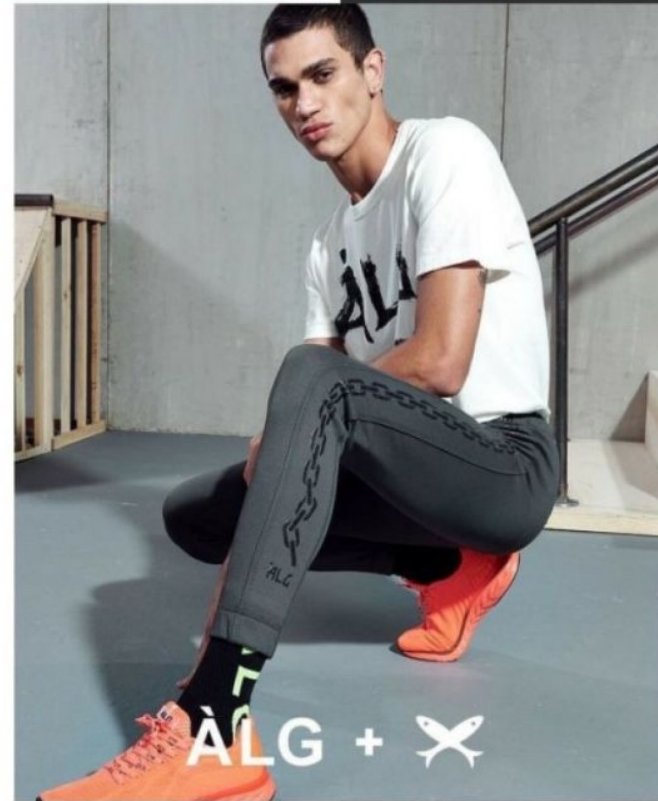

MUSE

GUILHERME BREVES

Height : 6'1" / 185 cm | Waist : 31" / 79 cm | Chest : 38" / 97 cm | Shoe : 44.5 EU / 10.0 UK | Hair Colour : Brown | Eyes : Green