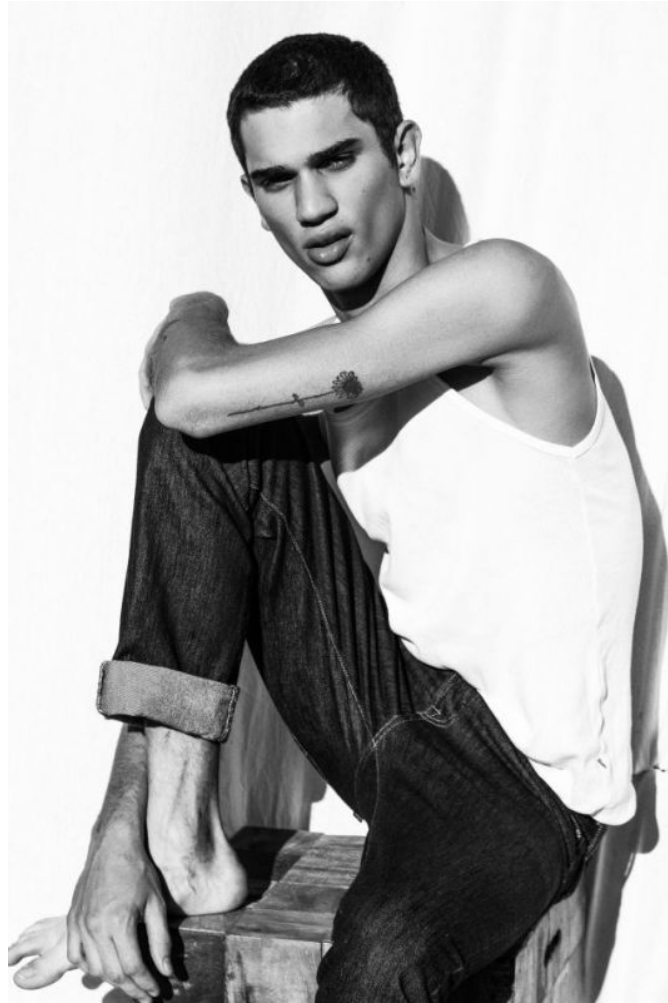

# MUSE

**GUILHERME BREVES**

Height : 6'1" / 185 cm | Waist : 31" / 79 cm | Chest : 38" / 97 cm | Shoe : 44.5 EU / 10.0 UK | Hair Colour : Brown | Eyes : Green