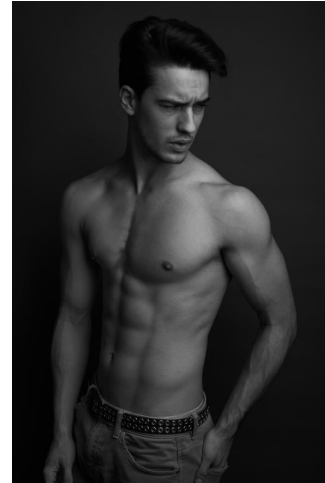

MUSE

GABRIEL LAMEGO

Height : 6'1" / 185 cm | Waist : 29" / 74 cm | Chest : 37.5" / 95 cm | Shoe : 43.0 EU / 9.0 UK | Hair Colour : Brown | Eyes : Brown

MUSE

GABRIEL LAMEGO

Height : 6'1" / 185 cm | Waist : 29" / 74 cm | Chest : 37.5" / 95 cm | Shoe : 43.0 EU / 9.0 UK | Hair Colour : Brown | Eyes : Brown

MUSE

GABRIEL LAMEGO

Height : 6'1" / 185 cm | Waist : 29" / 74 cm | Chest : 37.5" / 95 cm | Shoe : 43.0 EU / 9.0 UK | Hair Colour : Brown | Eyes : Brown