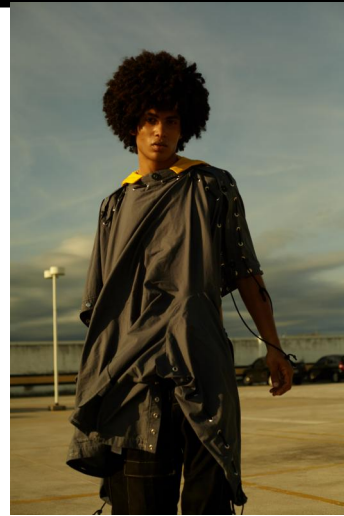

MUSE

GABRIEL CARNEIRO

Height : 6'3" / 191 cm | Waist : 32" / 81 cm | Chest : 40" / 102 cm | Shoe : 45.5 EU / 10.5 UK | Hair Colour : Brown | Eyes : Brown