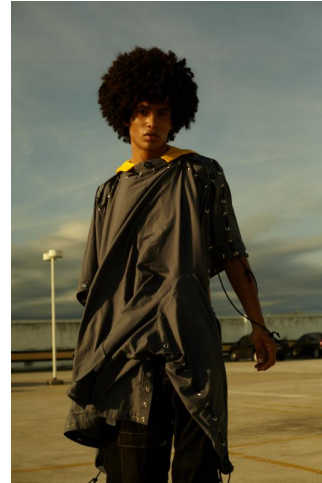

MUSE

GABRIEL CARNEIRO

Height : 6'3" / 191 cm | Waist : 32" / 81 cm | Chest : 40" / 102 cm | Shoe : 45.5 EU / 10.5 UK | Hair Colour : Brown | Eyes : Brown

MUSE

GABRIEL CARNEIRO

Height : 6'3" / 191 cm | Waist : 32" / 81 cm | Chest : 40" / 102 cm | Shoe : 45.5 EU / 10.5 UK | Hair Colour : Brown | Eyes : Brown