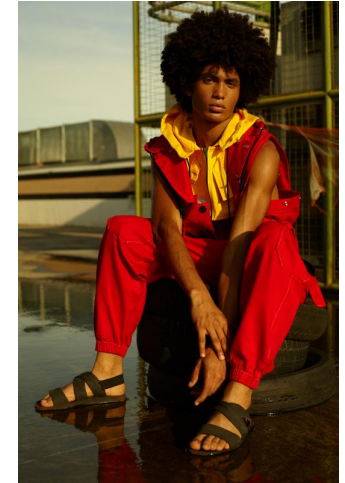

MUSE

GABRIEL CARNEIRO

Height : 6'3" / 191 cm | Waist : 32" / 81 cm | Chest : 40" / 102 cm | Shoe : 45.5 EU / 10.5 UK | Hair Colour : Brown | Eyes : Brown

MUSE

GABRIEL CARNEIRO

Height : 6'3" / 191 cm | Waist : 32" / 81 cm | Chest : 40" / 102 cm | Shoe : 45.5 EU / 10.5 UK | Hair Colour : Brown | Eyes : Brown