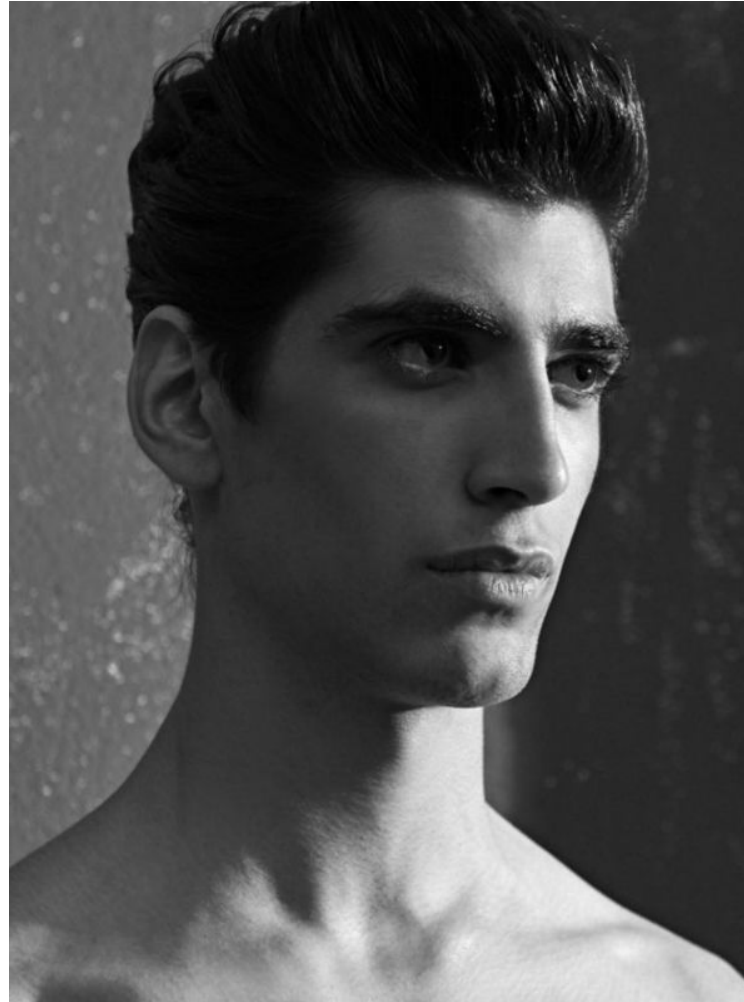

# MUSE

FRANCISCO GUERREIRO

Height : 6'1" / 185 cm | Waist : 28.5" / 73 cm | Chest : 35.5" / 90 cm | Shoe : 43.0 EU / 9.0 UK | Hair Colour : Dark Brown | Eyes : Brown