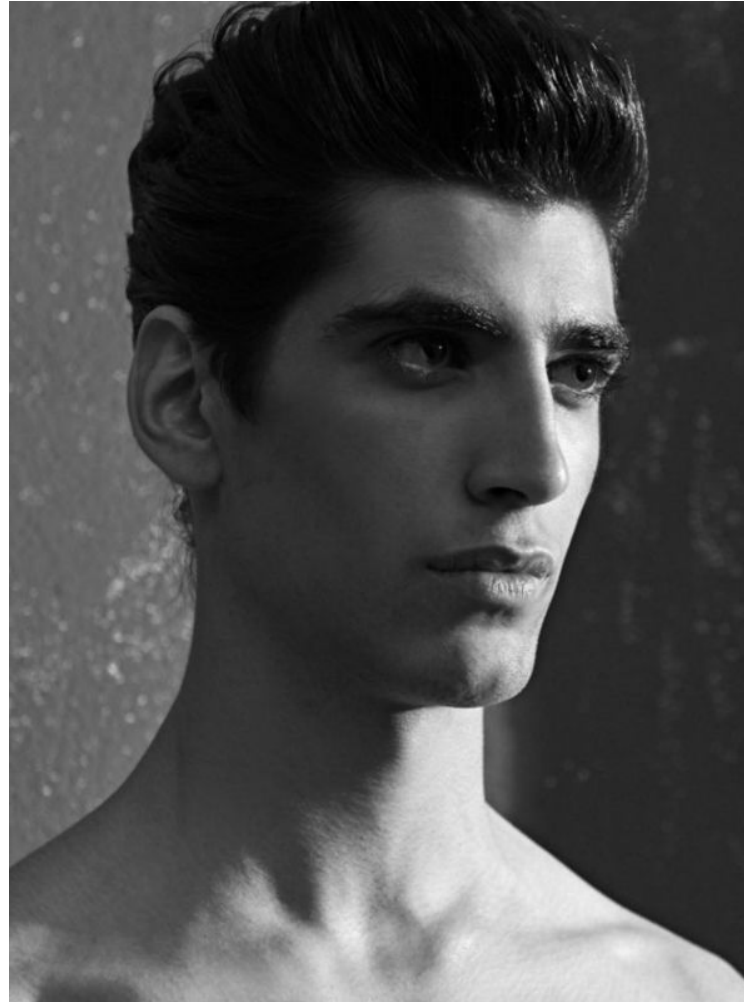

MUSE

FRANCISCO GUERREIRO

Height : 6'1" / 185 cm | Waist : 28.5" / 73 cm | Chest : 35.5" / 90 cm | Shoe : 43.0 EU / 9.0 UK | Hair Colour : Dark Brown | Eyes : Brown

MUSE

FRANCISCO GUERREIRO

Height : 6'1" / 185 cm | Waist : 28.5" / 73 cm | Chest : 35.5" / 90 cm | Shoe : 43.0 EU / 9.0 UK | Hair Colour : Dark Brown | Eyes : Brown

MUSE

FRANCISCO GUERREIRO

Height : 6'1" / 185 cm | Waist : 28.5" / 73 cm | Chest : 35.5" / 90 cm | Shoe : 43.0 EU / 9.0 UK | Hair Colour : Dark Brown | Eyes : Brown