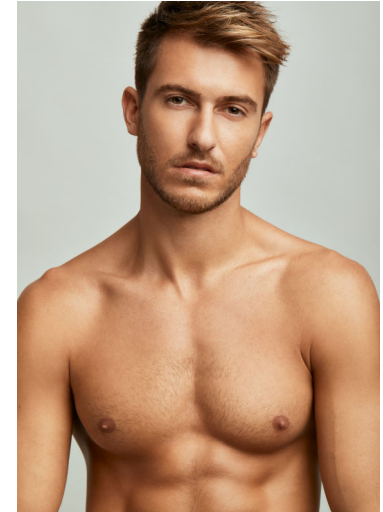

MUSE

FLORIAN TARPINIAN

FLORIAN TARPINIAN

Height : 6'1" / 185 cm | Waist : 31" / 79 cm | Chest : 38.5" / 98 cm | Shoe : 42.5 EU / 8.5 UK | Hair Colour : Light Brown | Eyes : Hazel

MUSE

Height : 6'1" / 185 cm | Waist : 31" / 79 cm | Chest : 38.5" / 98 cm | Shoe : 42.5 EU / 8.5 UK | Hair Colour : Light Brown | Eyes : Hazel

FLORIAN TARPINIAN

Height : 6'1" / 185 cm | Waist : 31" / 79 cm | Chest : 38.5" / 98 cm | Shoe : 42.5 EU / 8.5 UK | Hair Colour : Light Brown | Eyes : Hazel

MUSE

FLORIAN TARPINIAN

FLORIAN TARPINIAN

Height : 6'1" / 185 cm | Waist : 31" / 79 cm | Chest : 38.5" / 98 cm | Shoe : 42.5 EU / 8.5 UK | Hair Colour : Light Brown | Eyes : Hazel

MUSE

Height : 6'1" / 185 cm | Waist : 31" / 79 cm | Chest : 38.5" / 98 cm | Shoe : 42.5 EU / 8.5 UK | Hair Colour : Light Brown | Eyes : Hazel

FLORIAN TARPINIAN

Height : 6'1" / 185 cm | Waist : 31" / 79 cm | Chest : 38.5" / 98 cm | Shoe : 42.5 EU / 8.5 UK | Hair Colour : Light Brown | Eyes : Hazel

MUSE

FLORIAN TARPINIAN

Height : 6'1" / 185 cm | Waist : 31" / 79 cm | Chest : 38.5" / 98 cm | Shoe : 42.5 EU / 8.5 UK | Hair Colour : Light Brown | Eyes : Hazel