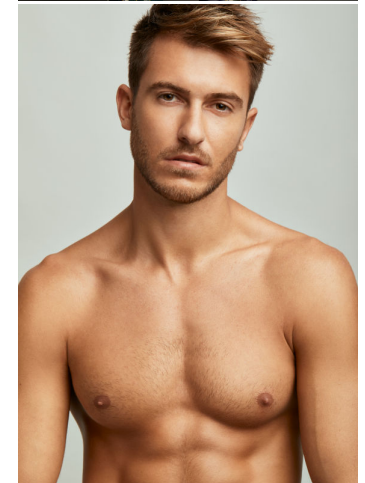

MUSE

FLORIAN TARPINIAN

Height : 6'1" / 185 cm | Waist : 31" / 79 cm | Chest : 38.5" / 98 cm | Shoe : 42.5 EU / 8.5 UK | Hair Colour : Light Brown | Eyes : Hazel

MUSE

FLORIAN TARPINIAN

Height : 6'1" / 185 cm | Waist : 31" / 79 cm | Chest : 38.5" / 98 cm | Shoe : 42.5 EU / 8.5 UK | Hair Colour : Light Brown | Eyes : Hazel

MUSE

FLORIAN TARPINIAN

Height : 6'1" / 185 cm | Waist : 31" / 79 cm | Chest : 38.5" / 98 cm | Shoe : 42.5 EU / 8.5 UK | Hair Colour : Light Brown | Eyes : Hazel