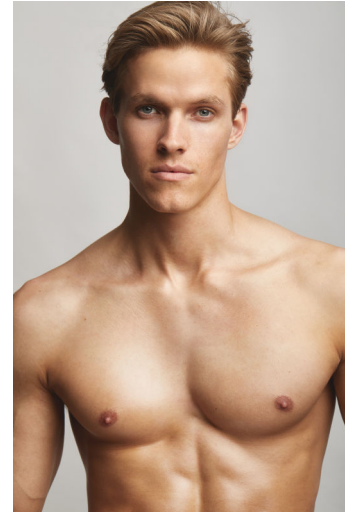

MUSE

ELIJAH DILL

ELIJAH DILL

Height : 6'2.5" / 190 cm | Waist : 34" / 86 cm | Chest : 39" / 99 cm | Shoe : 46.0 EU / 11.0 UK | Hair Colour : Dirty Blonde | Eyes : Blue

MUSE

Height : 6'2.5" / 190 cm | Waist : 34" / 86 cm | Chest : 39" / 99 cm | Shoe : 46.0 EU / 11.0 UK | Hair Colour : Dirty Blonde | Eyes : Blue

ELIJAH DILL

Height : 6'2.5" / 190 cm | Waist : 34" / 86 cm | Chest : 39" / 99 cm | Shoe : 46.0 EU / 11.0 UK | Hair Colour : Dirty Blonde | Eyes : Blue

MUSE

ELIJAH DILL

ELIJAH DILL

Height : 6'2.5" / 190 cm | Waist : 34" / 86 cm | Chest : 39" / 99 cm | Shoe : 46.0 EU / 11.0 UK | Hair Colour : Dirty Blonde | Eyes : Blue

MUSE

Height : 6'2.5" / 190 cm | Waist : 34" / 86 cm | Chest : 39" / 99 cm | Shoe : 46.0 EU / 11.0 UK | Hair Colour : Dirty Blonde | Eyes : Blue

ELIJAH DILL

Height : 6'2.5" / 190 cm | Waist : 34" / 86 cm | Chest : 39" / 99 cm | Shoe : 46.0 EU / 11.0 UK | Hair Colour : Dirty Blonde | Eyes : Blue

MUSE

ELIJAH DILL

Height : 6'2.5" / 190 cm | Waist : 34" / 86 cm | Chest : 39" / 99 cm | Shoe : 46.0 EU / 11.0 UK | Hair Colour : Dirty Blonde | Eyes : Blue