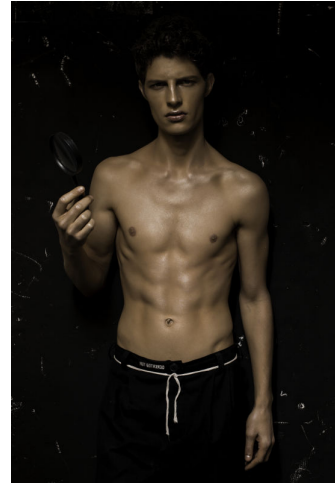

MUSE

DOUGLAS LIMA

Height : 6'1.5" / 187 cm | Waist : 29.5" / 75 cm | Chest : 35.5" / 90 cm | Shoe : 45.0 EU / 10.5 UK | Hair Colour : Light Brown | Eyes : Blue/Green

MUSE

DOUGLAS LIMA

Height : 6'1.5" / 187 cm | Waist : 29.5" / 75 cm | Chest : 35.5" / 90 cm | Shoe : 45.0 EU / 10.5 UK | Hair Colour : Light Brown | Eyes : Blue/Green

MUSE

DOUGLAS LIMA

Height : 6'1.5" / 187 cm | Waist : 29.5" / 75 cm | Chest : 35.5" / 90 cm | Shoe : 45.0 EU / 10.5 UK | Hair Colour : Light Brown | Eyes : Blue/Green