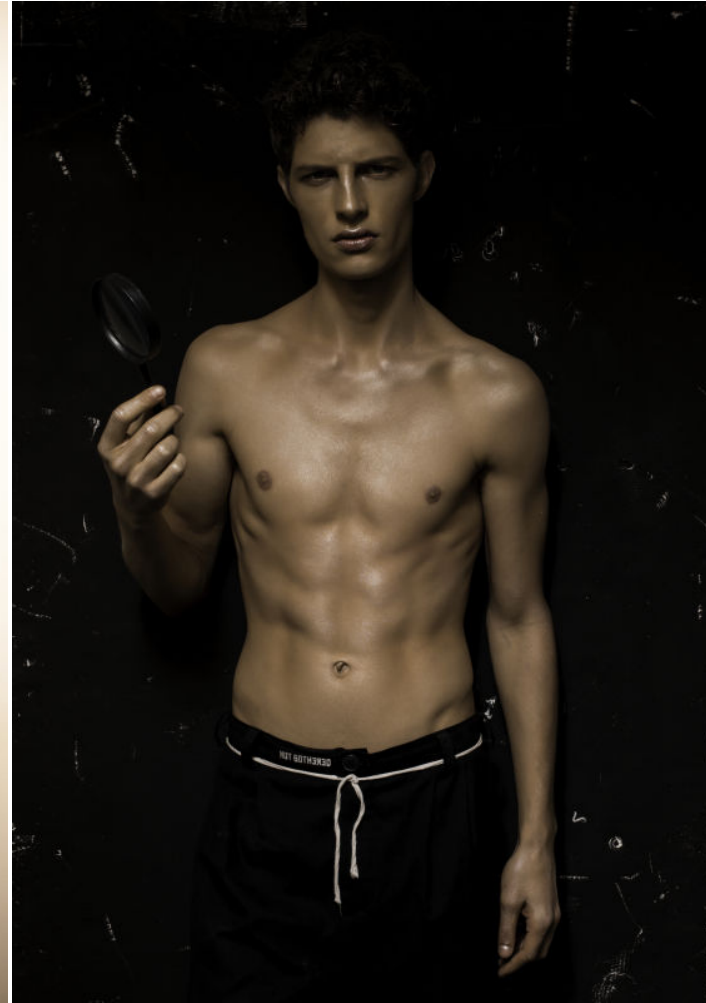

# MUSE

**DOUGLAS LIMA**

Height : 6'1.5" / 187 cm | Waist : 29.5" / 75 cm | Chest : 35.5" / 90 cm | Shoe : 45.0 EU / 10.5 UK | Hair Colour : Light Brown | Eyes : Blue/Green

# MUSE

DOUGLAS LIMA

Height : 6'1.5" / 187 cm | Waist : 29.5" / 75 cm | Chest : 35.5" / 90 cm | Shoe : 45.0 EU / 10.5 UK | Hair Colour : Light Brown | Eyes : Blue/Green