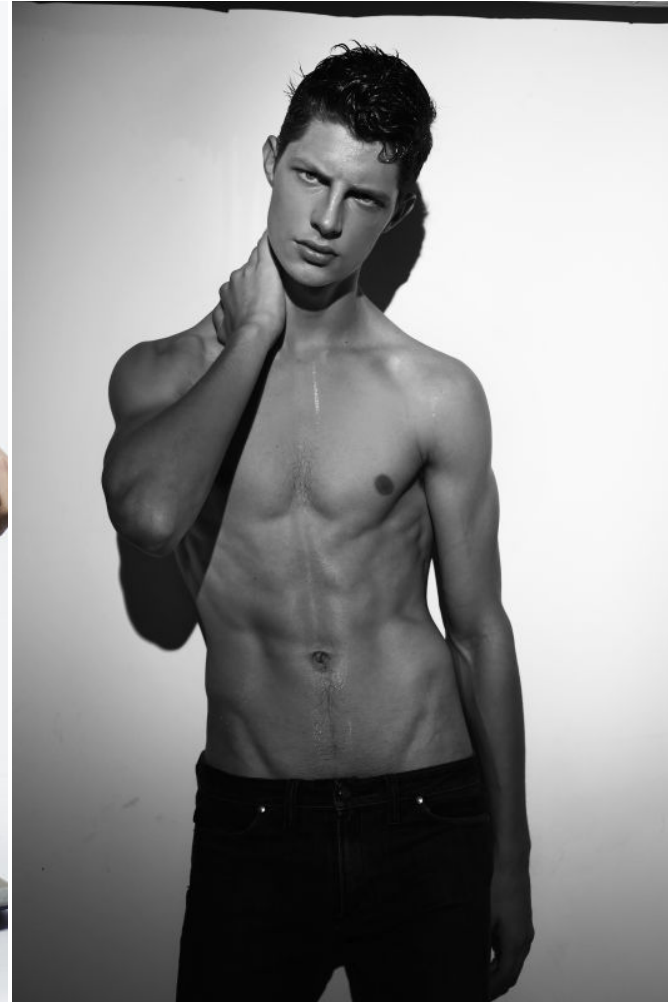

MUSE

DOUGLAS LIMA

Height : 6'1.5" / 187 cm | Waist : 29.5" / 75 cm | Chest : 35.5" / 90 cm | Shoe : 45.0 EU / 10.5 UK | Hair Colour : Light Brown | Eyes : Blue/Green