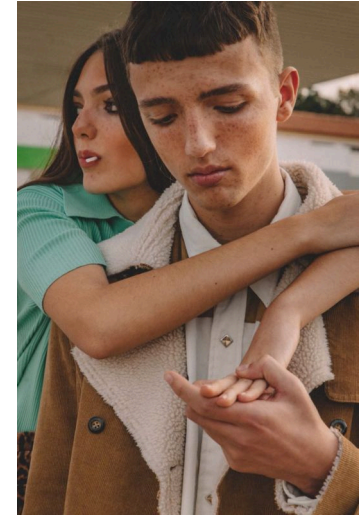

MUSE

DIOGO REIS

Height : 6'2" / 188 cm | Waist : 27.5" / 70 cm | Chest : 37" / 94 cm | Shoe : 43.0 EU / 9.0 UK | Hair Colour : Brown | Eyes : Brown

MUSE

DIOGO REIS

Height : 6'2" / 188 cm | Waist : 27.5" / 70 cm | Chest : 37" / 94 cm | Shoe : 43.0 EU / 9.0 UK | Hair Colour : Brown | Eyes : Brown