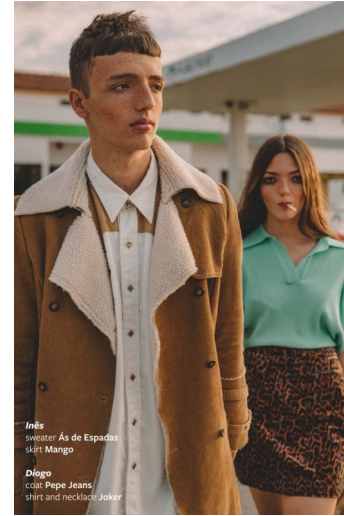

MUSE

DIOGO REIS

Height : 6'2" / 188 cm | Waist : 27.5" / 70 cm | Chest : 37" / 94 cm | Shoe : 43.0 EU / 9.0 UK | Hair Colour : Brown | Eyes : Brown

MUSE

DIOGO REIS

Height : 6'2" / 188 cm | Waist : 27.5" / 70 cm | Chest : 37" / 94 cm | Shoe : 43.0 EU / 9.0 UK | Hair Colour : Brown | Eyes : Brown