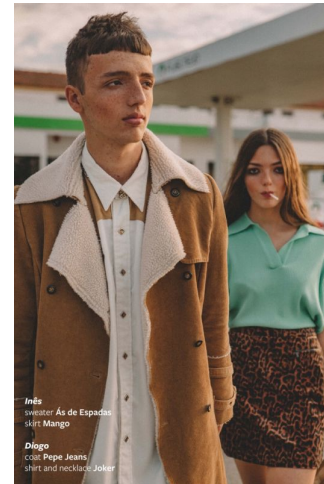

MUSE

DIOGO REIS

Height : 6'2" / 188 cm | Waist : 27.5" / 70 cm | Chest : 37" / 94 cm | Shoe : 43.0 EU / 9.0 UK | Hair Colour : Brown | Eyes : Brown

MUSE

DIOGO REIS

Height : 6'2" / 188 cm | Waist : 27.5" / 70 cm | Chest : 37" / 94 cm | Shoe : 43.0 EU / 9.0 UK | Hair Colour : Brown | Eyes : Brown