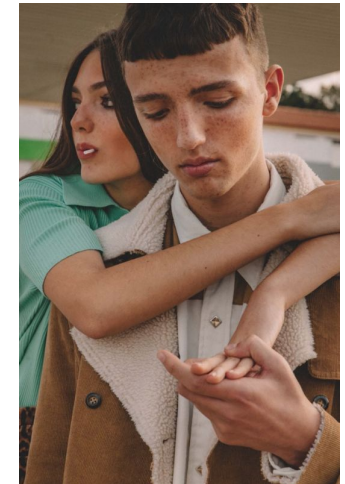

MUSE

DIOGO REIS

Height : 6'2" / 188 cm | Waist : 27.5" / 70 cm | Chest : 37" / 94 cm | Shoe : 43.0 EU / 9.0 UK | Hair Colour : Brown | Eyes : Brown

MUSE

DIOGO REIS

Height : 6'2" / 188 cm | Waist : 27.5" / 70 cm | Chest : 37" / 94 cm | Shoe : 43.0 EU / 9.0 UK | Hair Colour : Brown | Eyes : Brown