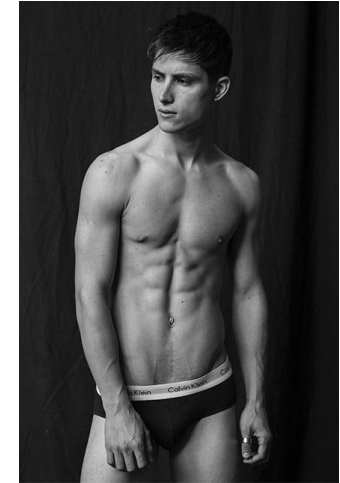

MUSE

DIOGO MALHEIROS

Height : 6'1" / 185 cm | Waist : 31" / 79 cm | Chest : 37.5" / 95 cm | Shoe : 44.0 EU / 9.5 UK | Hair Colour : Red | Eyes : Brown

MUSE

DIOGO MALHEIROS

Height : 6'1" / 185 cm | Waist : 31" / 79 cm | Chest : 37.5" / 95 cm | Shoe : 44.0 EU / 9.5 UK | Hair Colour : Red | Eyes : Brown

MUSE

DIOGO MALHEIROS

Height : 6'1" / 185 cm | Waist : 31" / 79 cm | Chest : 37.5" / 95 cm | Shoe : 44.0 EU / 9.5 UK | Hair Colour : Red | Eyes : Brown