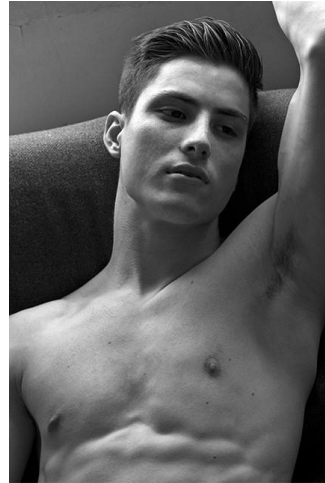

MUSE

DIOGO MALHEIROS

Height : 6'1" / 185 cm | Waist : 31" / 79 cm | Chest : 37.5" / 95 cm | Shoe : 44.0 EU / 9.5 UK | Hair Colour : Red | Eyes : Brown

MUSE

DIOGO MALHEIROS

Height : 6'1" / 185 cm | Waist : 31" / 79 cm | Chest : 37.5" / 95 cm | Shoe : 44.0 EU / 9.5 UK | Hair Colour : Red | Eyes : Brown

MUSE

DIOGO MALHEIROS

Height : 6'1" / 185 cm | Waist : 31" / 79 cm | Chest : 37.5" / 95 cm | Shoe : 44.0 EU / 9.5 UK | Hair Colour : Red | Eyes : Brown