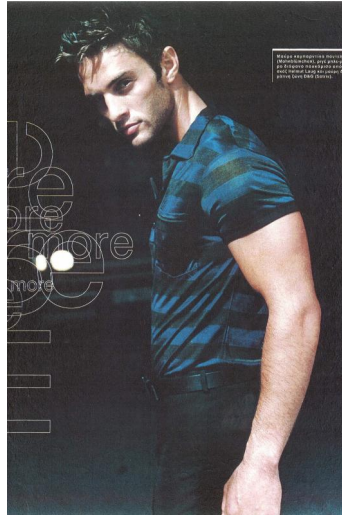

MUSE

DAVID FUMERO

Height : 5'11" / 180 cm | Waist : 33" / 84 cm | Shoe : 43.5 EU / 9.5 UK | Hair Colour : Light Brown | Eyes : Brown

MUSE

DAVID FUMERO

Height : 5'11" / 180 cm | Waist : 33" / 84 cm | Shoe : 43.5 EU / 9.5 UK | Hair Colour : Light Brown | Eyes : Brown

MUSE

DAVID FUMERO

Height : 5'11" / 180 cm | Waist : 33" / 84 cm | Shoe : 43.5 EU / 9.5 UK | Hair Colour : Light Brown | Eyes : Brown