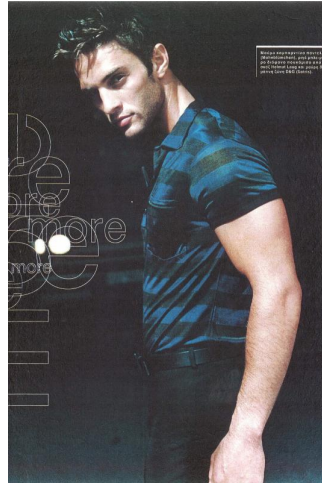

MUSE

DAVID FUMERO

Height : 5'11" / 180 cm | Waist : 33" / 84 cm | Shoe : 43.5 EU / 9.5 UK | Hair Colour : Light Brown | Eyes : Brown

MUSE

DAVID FUMERO

Height : 5'11" / 180 cm | Waist : 33" / 84 cm | Shoe : 43.5 EU / 9.5 UK | Hair Colour : Light Brown | Eyes : Brown

MUSE

DAVID FUMERO

Height : 5'11" / 180 cm | Waist : 33" / 84 cm | Shoe : 43.5 EU / 9.5 UK | Hair Colour : Light Brown | Eyes : Brown