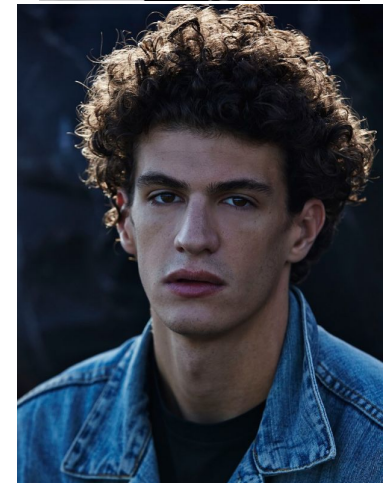

MUSE

DAVE DURK

Height : 6'1" / 185 cm | Waist : 30" / 76 cm | Chest : 38" / 97 cm | Shoe : 43.0 EU / 9.0 UK | Hair Colour : Brown | Eyes : Brown

MUSE

DAVE DURK

Height : 6'1" / 185 cm | Waist : 30" / 76 cm | Chest : 38" / 97 cm | Shoe : 43.0 EU / 9.0 UK | Hair Colour : Brown | Eyes : Brown

MUSE

DAVE DURK

Height : 6'1" / 185 cm | Waist : 30" / 76 cm | Chest : 38" / 97 cm | Shoe : 43.0 EU / 9.0 UK | Hair Colour : Brown | Eyes : Brown