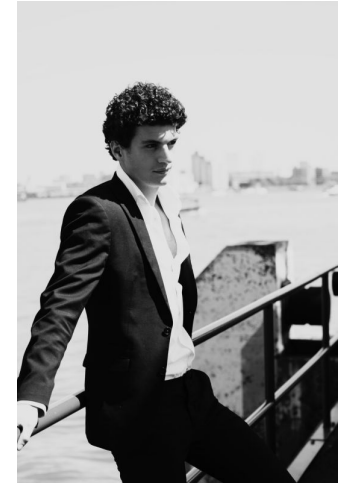

MUSE

DAVE DURK

Height : 6'1" / 185 cm | Waist : 30" / 76 cm | Chest : 38" / 97 cm | Shoe : 43.0 EU / 9.0 UK | Hair Colour : Brown | Eyes : Brown

MUSE

DAVE DURK

Height : 6'1" / 185 cm | Waist : 30" / 76 cm | Chest : 38" / 97 cm | Shoe : 43.0 EU / 9.0 UK | Hair Colour : Brown | Eyes : Brown

MUSE

DAVE DURK

Height : 6'1" / 185 cm | Waist : 30" / 76 cm | Chest : 38" / 97 cm | Shoe : 43.0 EU / 9.0 UK | Hair Colour : Brown | Eyes : Brown