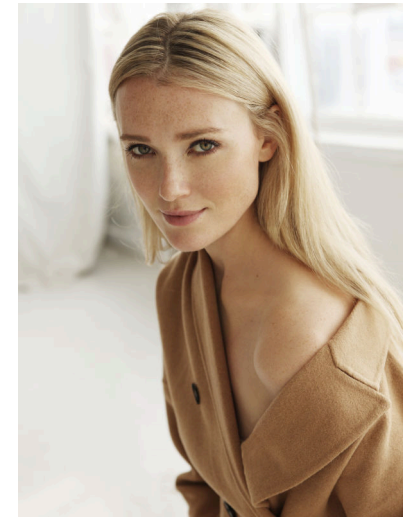

# MUSE

DARIA MIKHAYLOVA

Height : 5'11" / 180 cm | Bust : 33" / 84 cm | Waist : 24" / 61 cm | Hips : 36" / 91 cm | Shoe : 40.0 EU / 6.5 UK | Hair Colour : Blonde | Eyes : Green