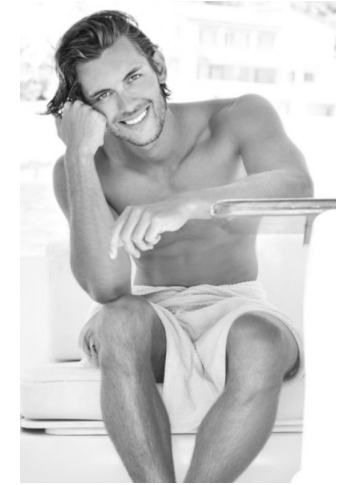

MUSE

CYRIL CERTAIN

Height : 6'1.5" / 186 cm | Waist : 27.5" / 70 cm | Chest : 38" / 96 cm | Shoe : 43.5 EU / 9.5 UK | Hair Colour : Light Brown | Eyes : Brown

MUSE

CYRIL CERTAIN

Height : 6'1.5" / 186 cm | Waist : 27.5" / 70 cm | Chest : 38" / 96 cm | Shoe : 43.5 EU / 9.5 UK | Hair Colour : Light Brown | Eyes : Brown