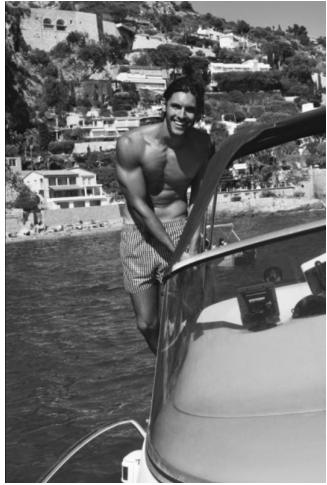

MUSE

CYRIL CERTAIN

Height : 6'1.5" / 186 cm | Waist : 27.5" / 70 cm | Chest : 38" / 96 cm | Shoe : 43.5 EU / 9.5 UK | Hair Colour : Light Brown | Eyes : Brown

MUSE

CYRIL CERTAIN

Height : 6'1.5" / 186 cm | Waist : 27.5" / 70 cm | Chest : 38" / 96 cm | Shoe : 43.5 EU / 9.5 UK | Hair Colour : Light Brown | Eyes : Brown