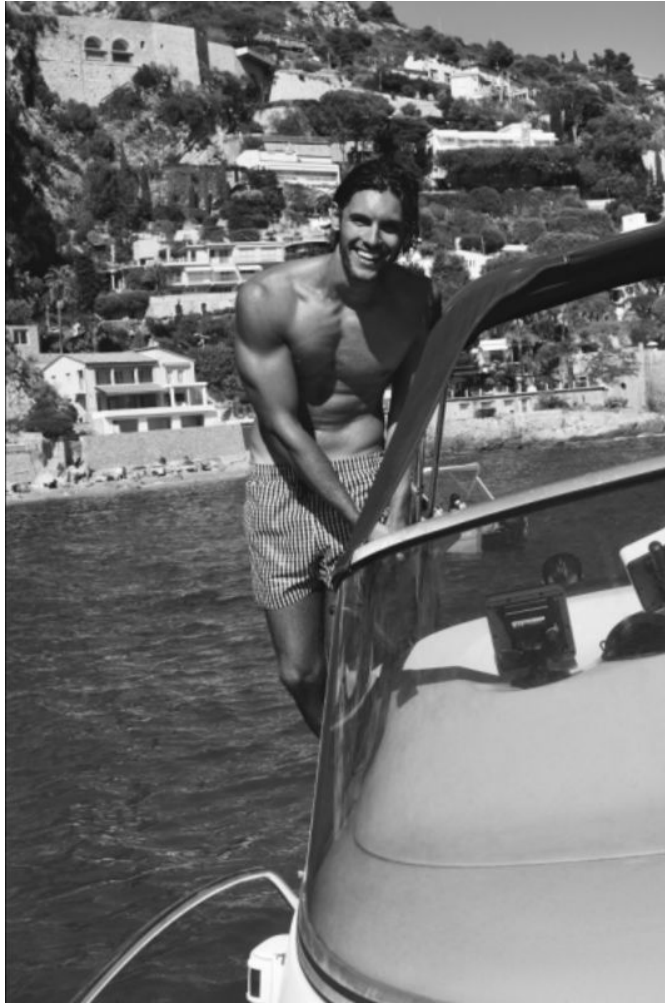

MUSE

CYRIL CERTAIN

Height : 6'1.5" / 186 cm | Waist : 27.5" / 70 cm | Chest : 38" / 96 cm | Shoe : 43.5 EU / 9.5 UK | Hair Colour : Light Brown | Eyes : Brown

MUSE

CYRIL CERTAIN

Height : 6'1.5" / 186 cm | Waist : 27.5" / 70 cm | Chest : 38" / 96 cm | Shoe : 43.5 EU / 9.5 UK | Hair Colour : Light Brown | Eyes : Brown