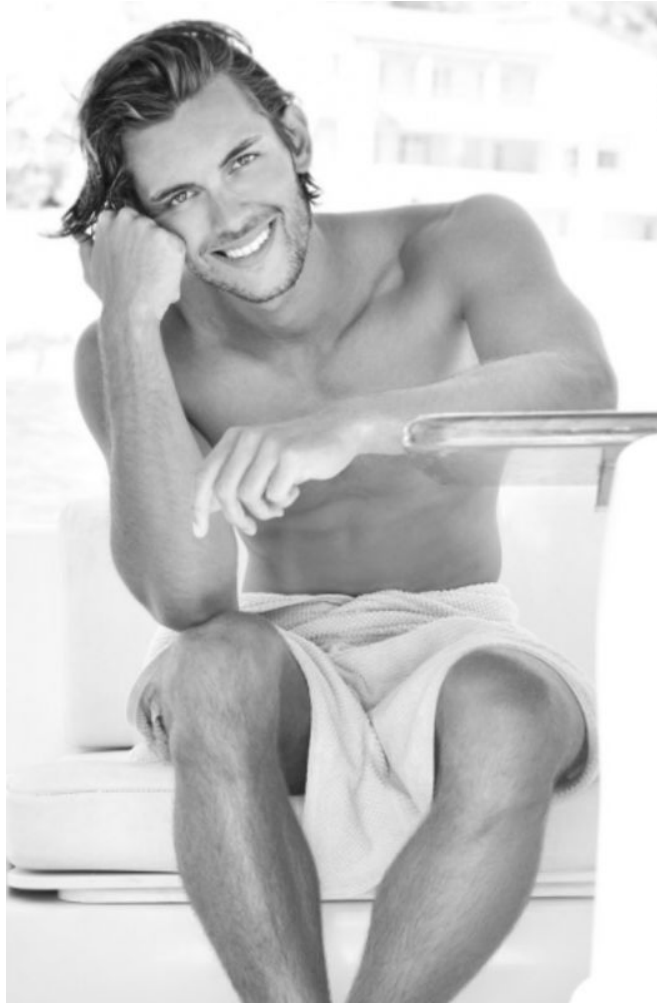

MUSE

CYRIL CERTAIN

Height : 6'1.5" / 186 cm | Waist : 27.5" / 70 cm | Chest : 38" / 96 cm | Shoe : 43.5 EU / 9.5 UK | Hair Colour : Light Brown | Eyes : Brown

MUSE

CYRIL CERTAIN

Height : 6'1.5" / 186 cm | Waist : 27.5" / 70 cm | Chest : 38" / 96 cm | Shoe : 43.5 EU / 9.5 UK | Hair Colour : Light Brown | Eyes : Brown

MUSE

CYRIL CERTAIN

Height : 6'1.5" / 186 cm | Waist : 27.5" / 70 cm | Chest : 38" / 96 cm | Shoe : 43.5 EU / 9.5 UK | Hair Colour : Light Brown | Eyes : Brown

Height : 6'1.5" / 186 cm | Waist : 2

MUSE

Colour : Light Brown | Eyes : Brown