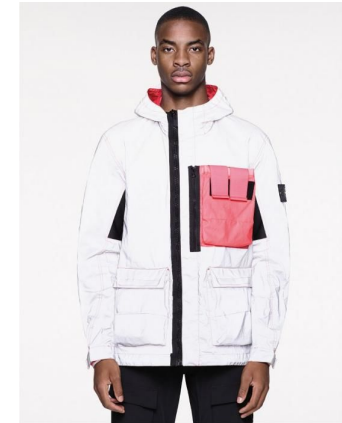

MUSE

COBBY JACKSON

Height : 6'1.5" / 187 cm | Waist : 30" / 76 cm | Chest : 36.5" / 93 cm | Shoe : 44.0 EU / 9.5 UK | Hair Colour : Brown | Eyes : Brown

MUSE

STONE ISLAND
 AND STONE ISLAND LTD.

STONE ISLAND
 AND STONE ISLAND LTD.

STONE ISLAND
 AND STONE ISLAND LTD.

STONE ISLAND
 AND STONE ISLAND LTD.

COBBY JACKSON

Height : 6'1.5" / 187 cm | Waist : 30" / 76 cm | Chest : 36.5" / 93 cm | Shoe : 44.0 EU / 9.5 UK | Hair Colour : Brown | Eyes : Brown