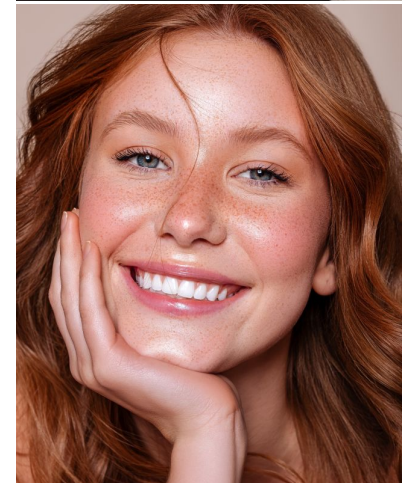

MUSE

CINZIA CHIESA

Height : 5'11" / 180 cm | Bust : 33" / 84 cm | Waist : 24" / 61 cm | Hips : 34.5" / 88 cm | Shoe : 40.0 EU / 6.5 UK | Hair Colour : Red | Eyes : Blue/Green

MUSE

CINZIA CHIESA

Height : 5'11" / 180 cm | Bust : 33" / 84 cm | Waist : 24" / 61 cm | Hips : 34.5" / 88 cm | Shoe : 40.0 EU / 6.5 UK | Hair Colour : Red | Eyes : Blue/Green

MUSE

CINZIA CHIESA

Height : 5'11" / 180 cm | Bust : 33" / 84 cm | Waist : 24" / 61 cm | Hips : 34.5" / 88 cm | Shoe : 40.0 EU / 6.5 UK | Hair Colour : Red | Eyes : Blue/Green