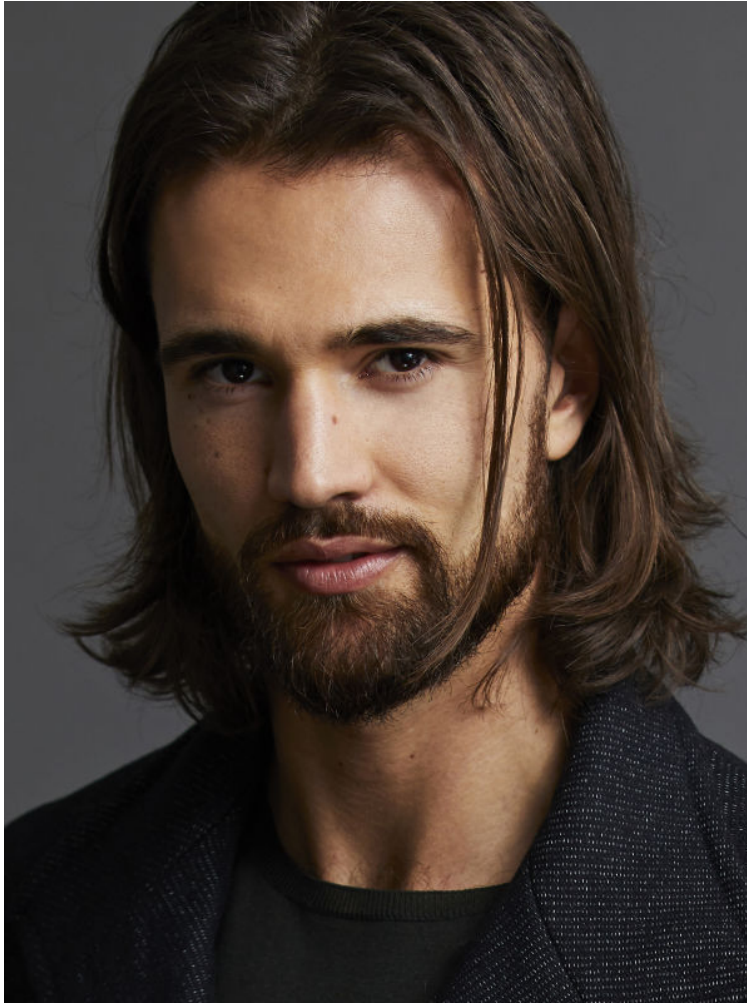

MUSE

CHRIS STONER

Height : 6'3" / 191 cm | Waist : 32" / 81 cm | Chest : 42" / 107 cm | Shoe : 46.5 EU / 11.5 UK | Hair Colour : Brown | Eyes : Brown