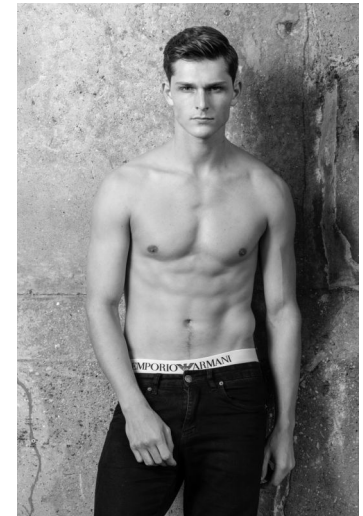

# MUSE

CHRIS DIAZ

Height : 6'1.5" / 187 cm | Waist : 32" / 81 cm | Chest : 38" / 97 cm | Shoe : 46.5 EU / 11.5 UK | Hair Colour : Light Brown | Eyes : Brown