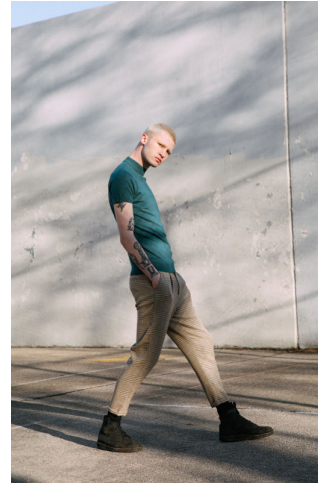

MUSE

ARIKI MCKINNEY

Height : 6'3" / 191 cm | Waist : 32" / 81 cm | Chest : 36" / 91 cm | Shoe : 45.0 EU / 10.5 UK | Hair Colour : Light Brown | Eyes : Brown

MUSE

ARIKI MCKINNEY

Height : 6'3" / 191 cm | Waist : 32" / 81 cm | Chest : 36" / 91 cm | Shoe : 45.0 EU / 10.5 UK | Hair Colour : Light Brown | Eyes : Brown