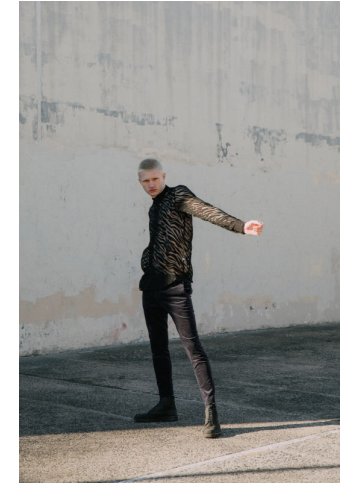

MUSE

ARIKI MCKINNEY

Height : 6'3" / 191 cm | Waist : 32" / 81 cm | Chest : 36" / 91 cm | Shoe : 45.0 EU / 10.5 UK | Hair Colour : Light Brown | Eyes : Brown

MUSE

ARIKI MCKINNEY

Height : 6'3" / 191 cm | Waist : 32" / 81 cm | Chest : 36" / 91 cm | Shoe : 45.0 EU / 10.5 UK | Hair Colour : Light Brown | Eyes : Brown