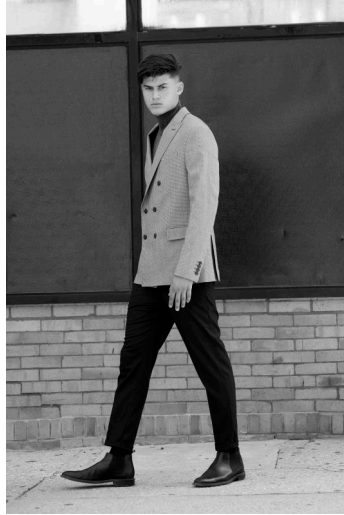

# MUSE

ANTON PRATHER

Height : 6'1" / 185 cm | Waist : 32" / 81 cm | Chest : 38" / 96 cm | Shoe : 44.5 EU / 10.0 UK | Hair Colour : Brown | Eyes : Brown