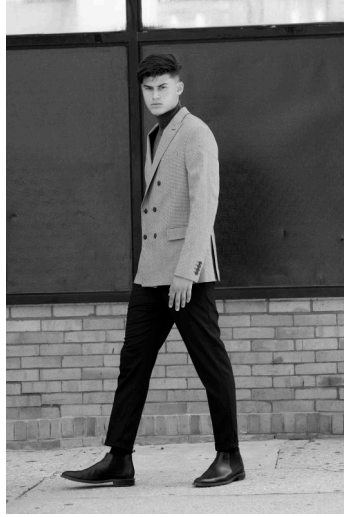

MUSE

ANTON PRATHER

Height : 6'1" / 185 cm | Waist : 32" / 81 cm | Chest : 38" / 96 cm | Shoe : 44.5 EU / 10.0 UK | Hair Colour : Brown | Eyes : Brown

MUSE

ANTON PRATHER

Height : 6'1" / 185 cm | Waist : 32" / 81 cm | Chest : 38" / 96 cm | Shoe : 44.5 EU / 10.0 UK | Hair Colour : Brown | Eyes : Brown

MUSE

ANTON PRATHER

Height : 6'1" / 185 cm | Waist : 32" / 81 cm | Chest : 38" / 96 cm | Shoe : 44.5 EU / 10.0 UK | Hair Colour : Brown | Eyes : Brown