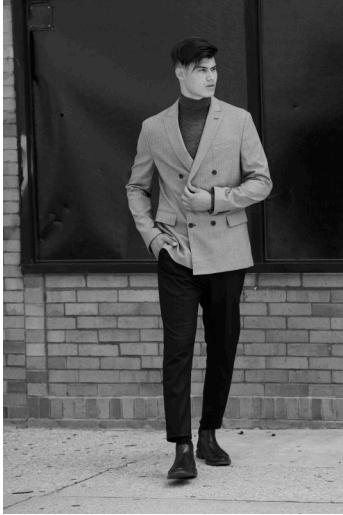

# MUSE

ANTON PRATHER

Height : 6'1" / 185 cm | Waist : 32" / 81 cm | Chest : 38" / 96 cm | Shoe : 44.5 EU / 10.0 UK | Hair Colour : Brown | Eyes : Brown