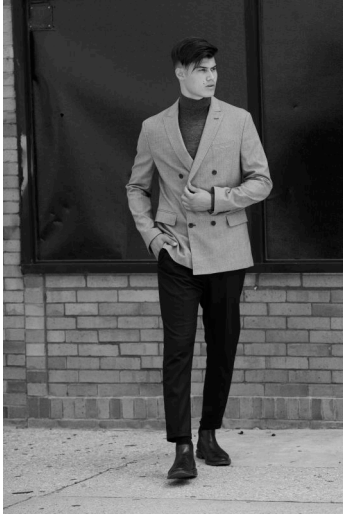

MUSE

ANTON PRATHER

Height : 6'1" / 185 cm | Waist : 32" / 81 cm | Chest : 38" / 96 cm | Shoe : 44.5 EU / 10.0 UK | Hair Colour : Brown | Eyes : Brown

MUSE

ANTON PRATHER

Height : 6'1" / 185 cm | Waist : 32" / 81 cm | Chest : 38" / 96 cm | Shoe : 44.5 EU / 10.0 UK | Hair Colour : Brown | Eyes : Brown

MUSE

ANTON PRATHER

Height : 6'1" / 185 cm | Waist : 32" / 81 cm | Chest : 38" / 96 cm | Shoe : 44.5 EU / 10.0 UK | Hair Colour : Brown | Eyes : Brown